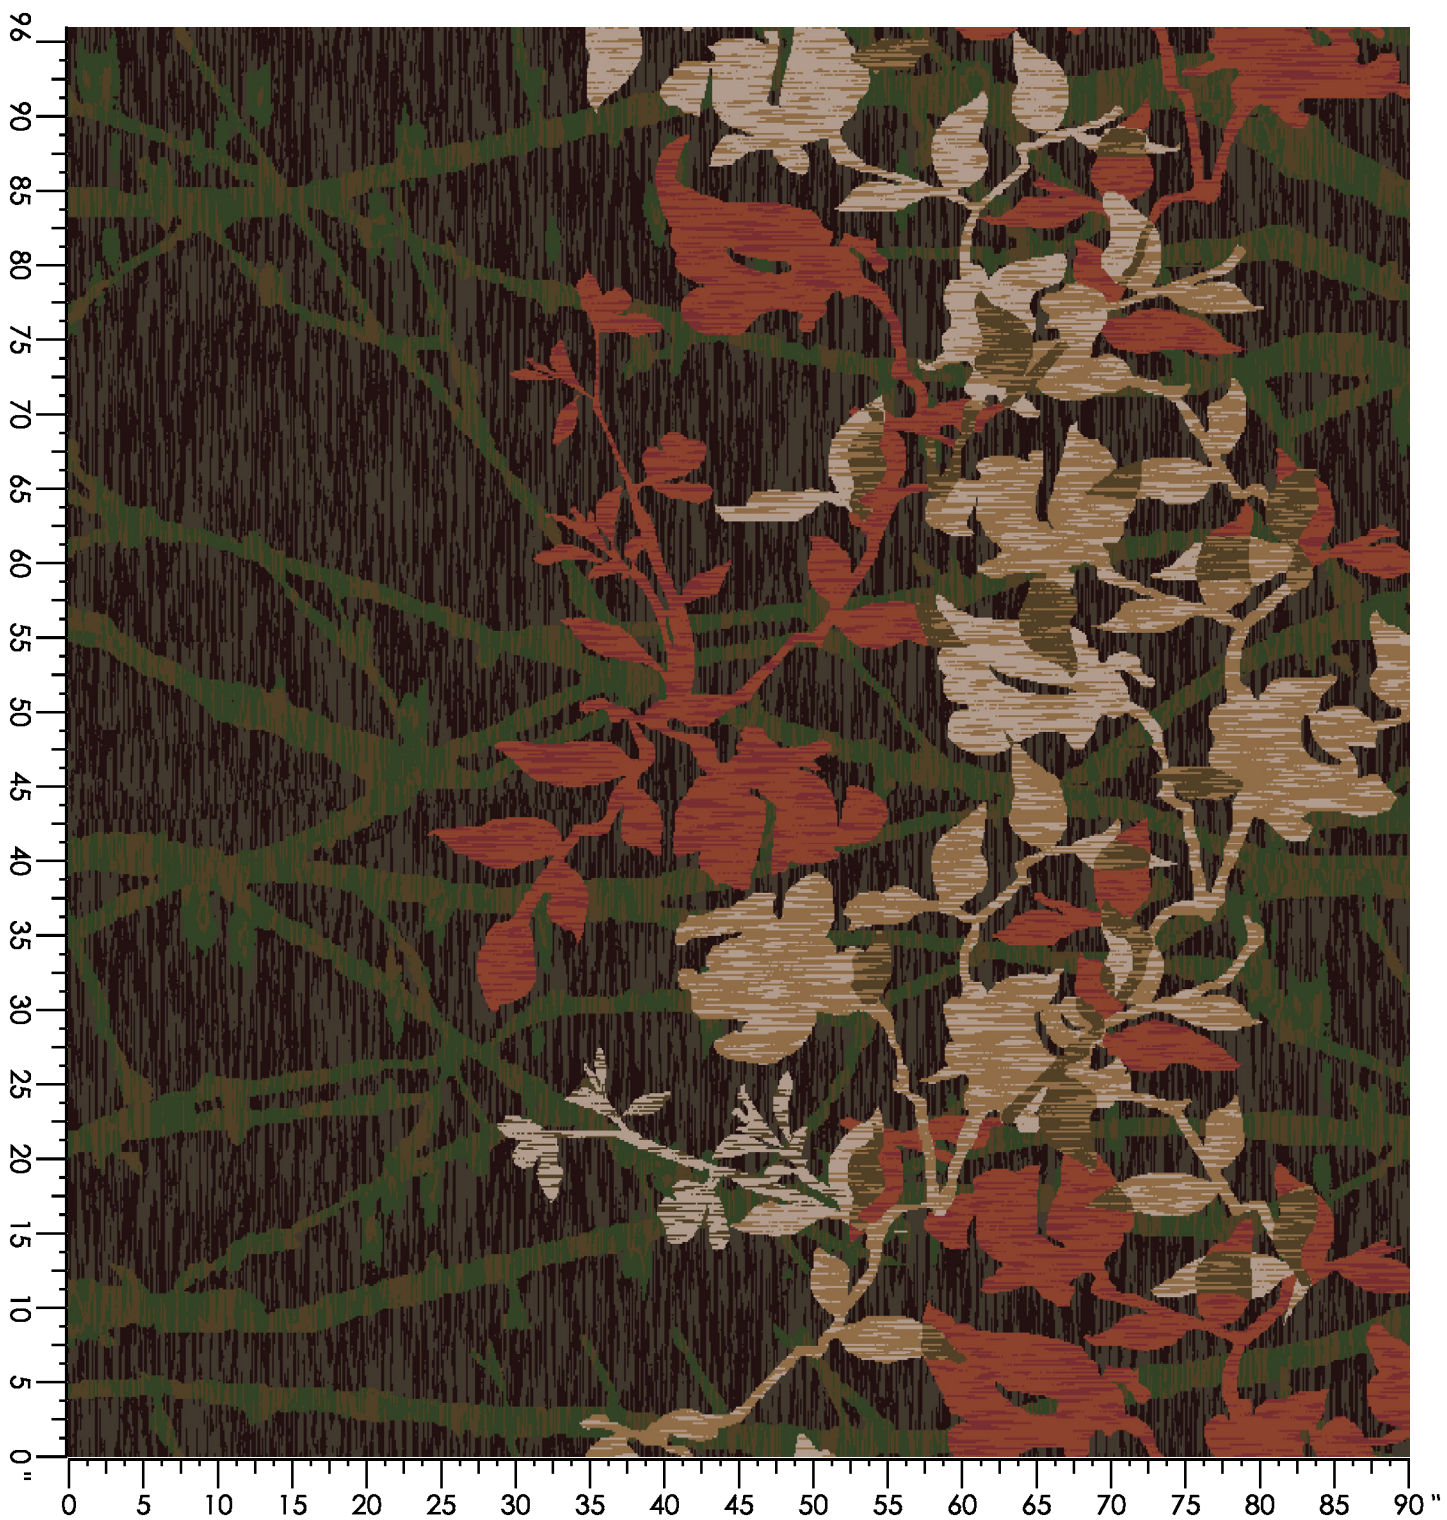

Design Number: LP2000

MK

Design Size: 90.00"W x 96.00"L

Repeat Type: No Side

Match

 **Tarkett Hospitality**

1 repeat shown- not to scale

1	2	3	4	5	6	7	8
7514C	2041C	2048C	7513C	4012C	3009C	7506C	X399C
26.95%	3.10%	7.98%	26.18%	12.05%	7.54%	10.38%	5.82%