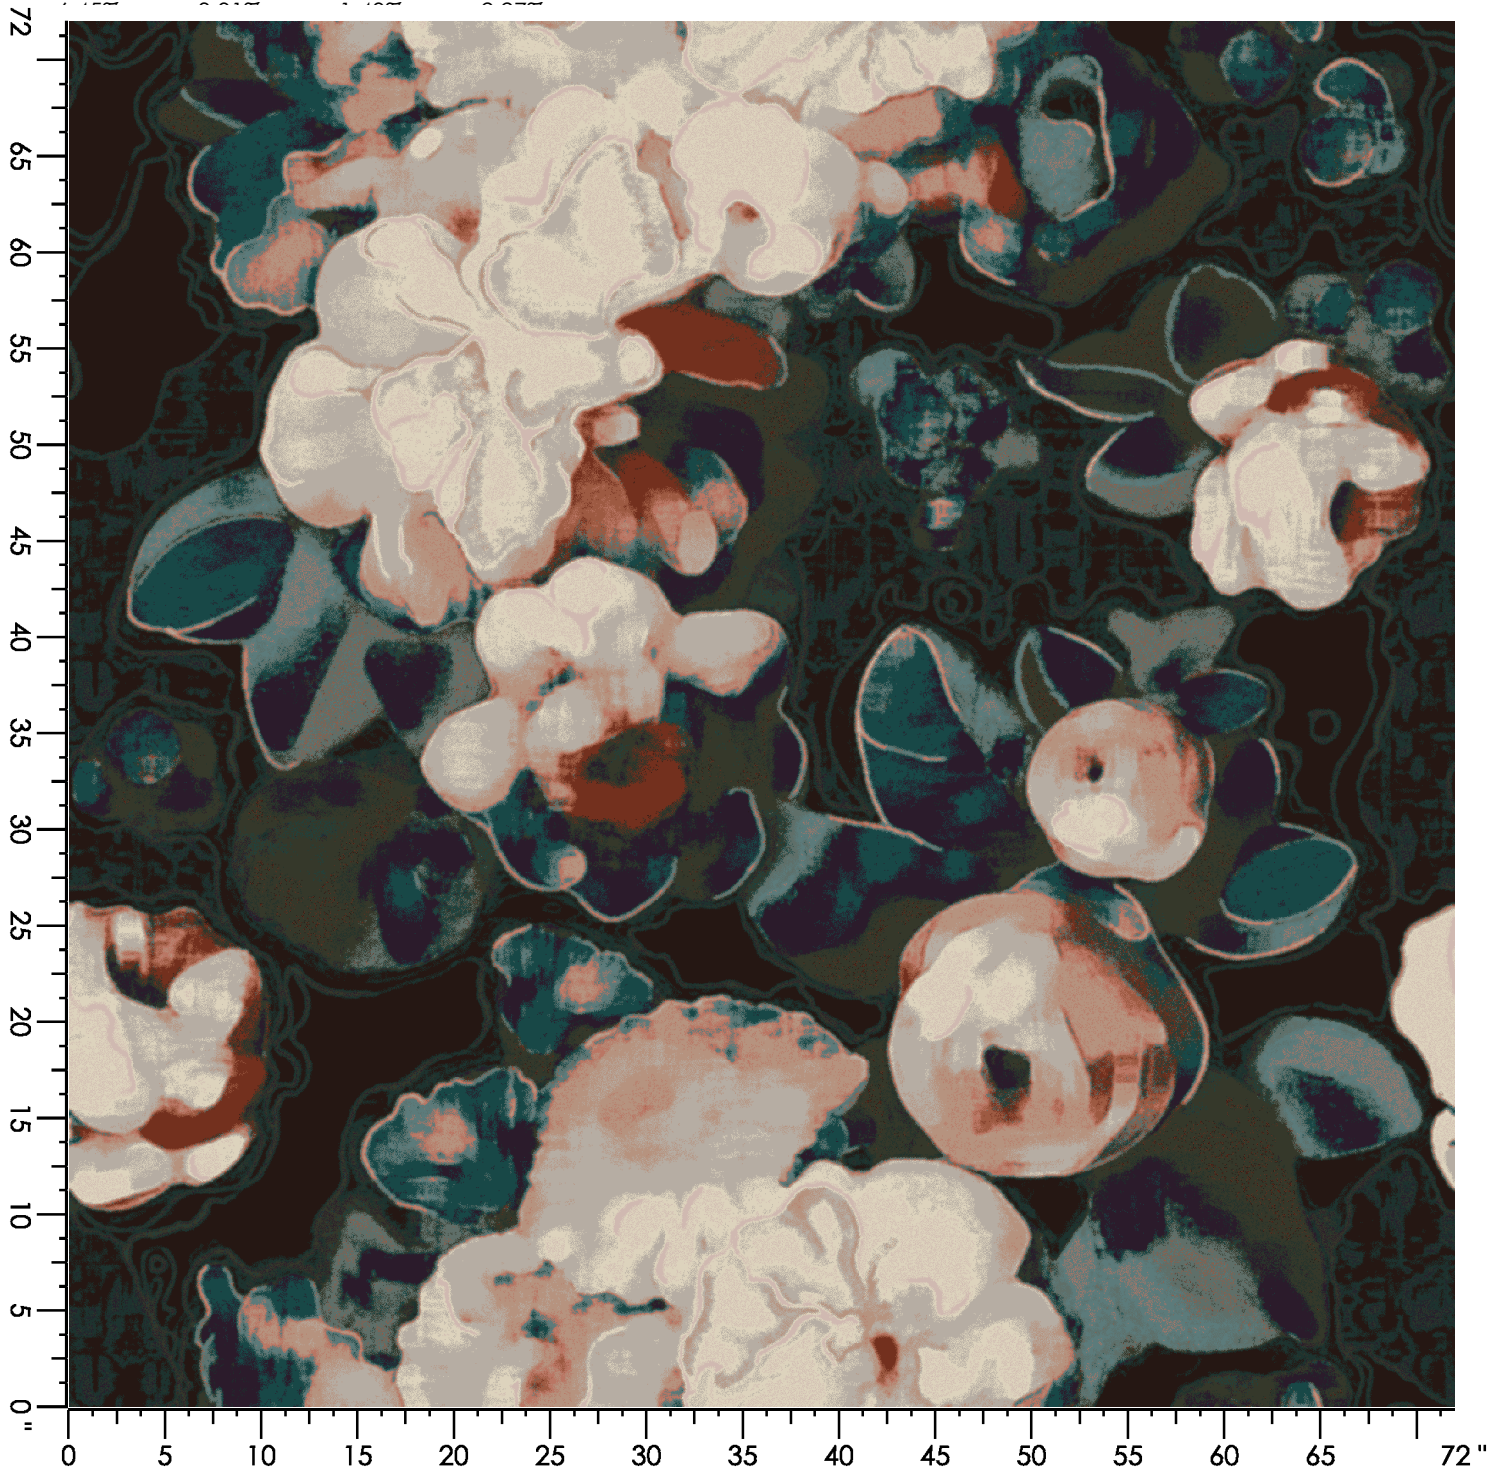

Design Number: INJ483

SG

Design Size: 72.00"W x 72.00"L

Repeat Type: STRAIGHT

1 repeat shown- not to scale

1 N653 15.60%	2 A877 9.92%	3 L872 9.59%	4 C880 7.03%	5 B990 11.16%	6 B982 4.96%	7 L880 3.69%	8 G653 10.21%	9 H767 2.47%	10 D651 12.24%
11 K767	12 L763	13 N763	14 C658