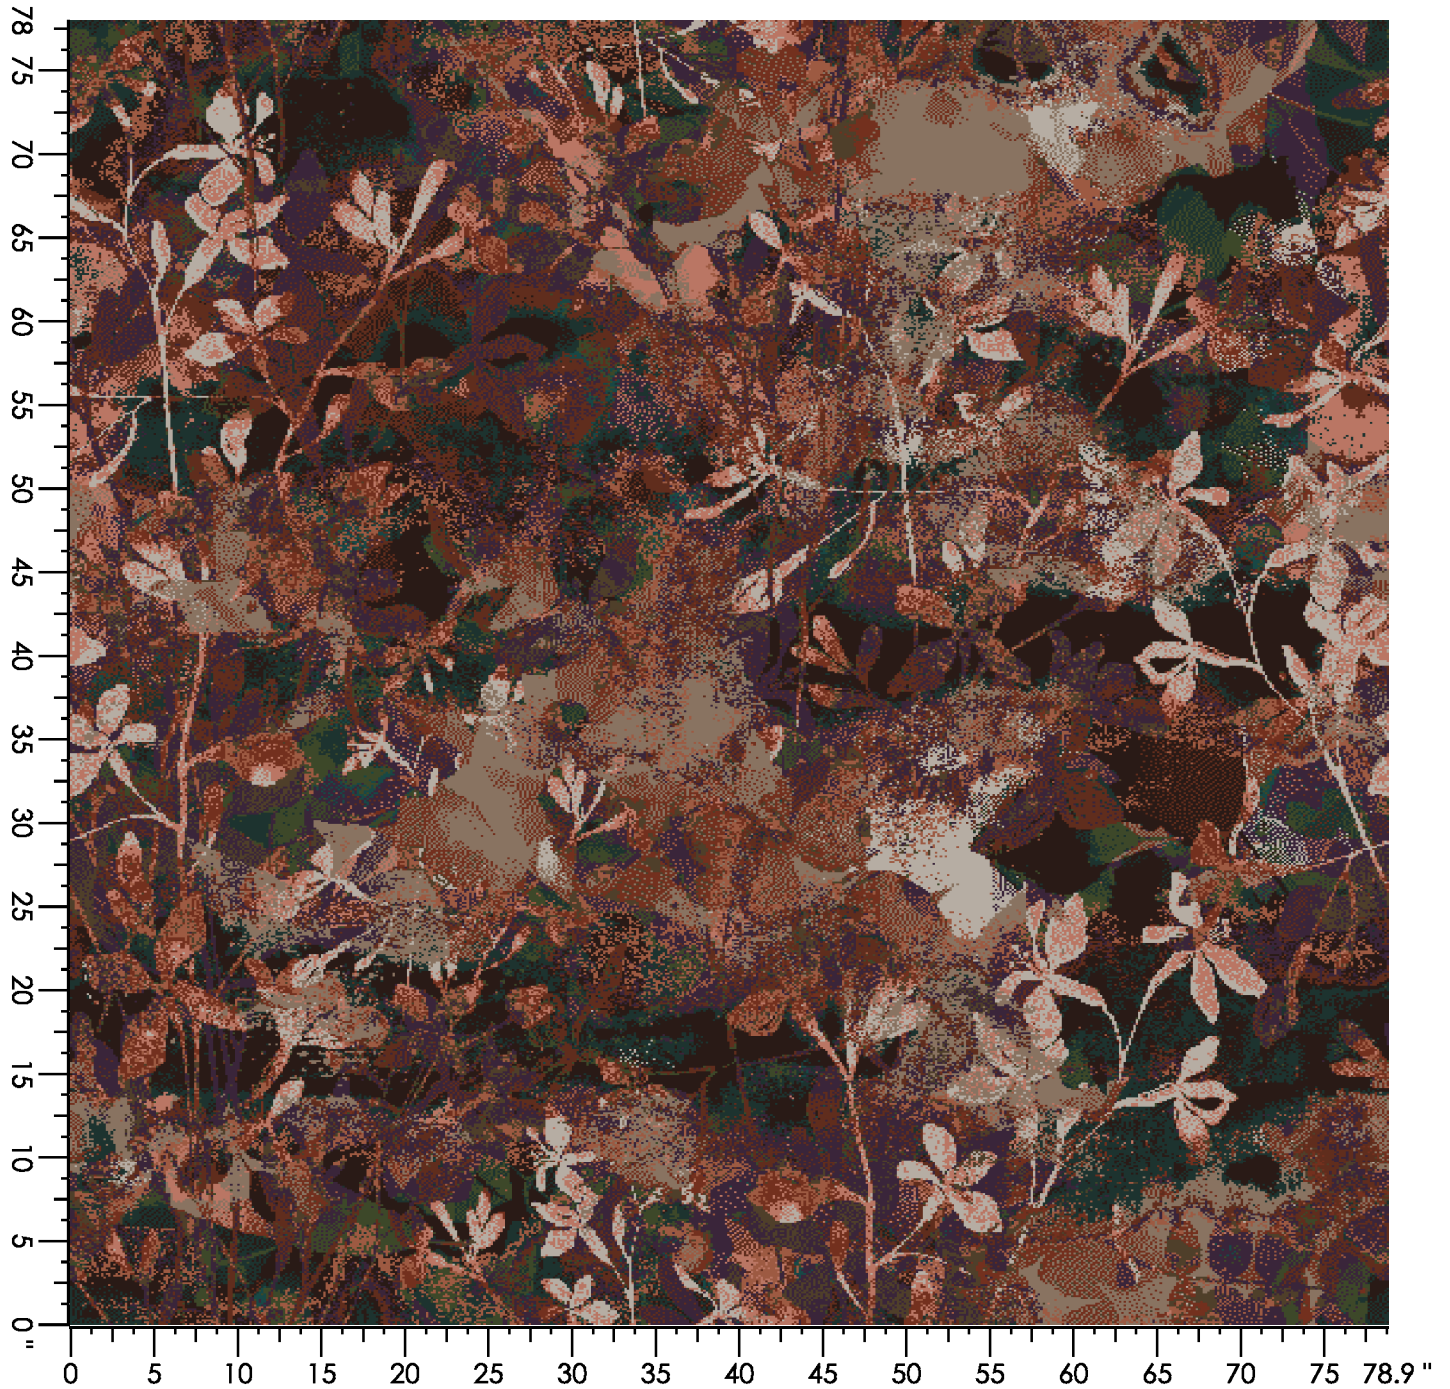

# Harvest BLOOM

Design Number: AX903-9

Design Size: 78.86"W x 78.00L

Repeat Type: STRAIGHT

1 repeat shown- not to scale

1 N653 12.44%	3 A877 8.36%	4 L872 17.79%	5 C880 0.53%	6 B658 11.43%	7 B989 3.96%	8 M654 5.03%
9 C658 8.52%	10 N763 8.45%	11 E652 11.15%	12 L763 6.22%	14 D651 6.13%		

Design Number: AX906-9

Design Size: 78.9"W x 85.3"L

Repeat Type: STRAIGHT

1 repeat shown- not to scale

1 N653 36.99%	2 A651 6.98%	4 L872 10.06%	6 B658 7.12%	7 B989 0.98%	8 M654 9.94%	10 N763 6.24%
11 E652 11.68%	14 D651 10.00%					

Design Number: AX907-7

SG

Design Size: 78.86"W x 157.57"L

Repeat Type: END ONLY

1 repeat shown- not to scale

1	2	3	4	5	6	7	8
N653	A651	A877	B658	M654	C658	N763	K767
22.29%	8.31%	14.13%	9.56%	12.95%	5.90%	21.71%	5.14%

Design Number: AX916-9 KE

Design Size: 157.71"W x 157.67"L

Repeat Type: STRAIGHT

1 repeat shown- not to scale

1	2	3	4	5	6	7	8
N653	A651	A877	B658	M654	C658	N763	K767
9.01%	9.02%	12.44%	11.18%	13.83%	22.36%	20.49%	1.66%