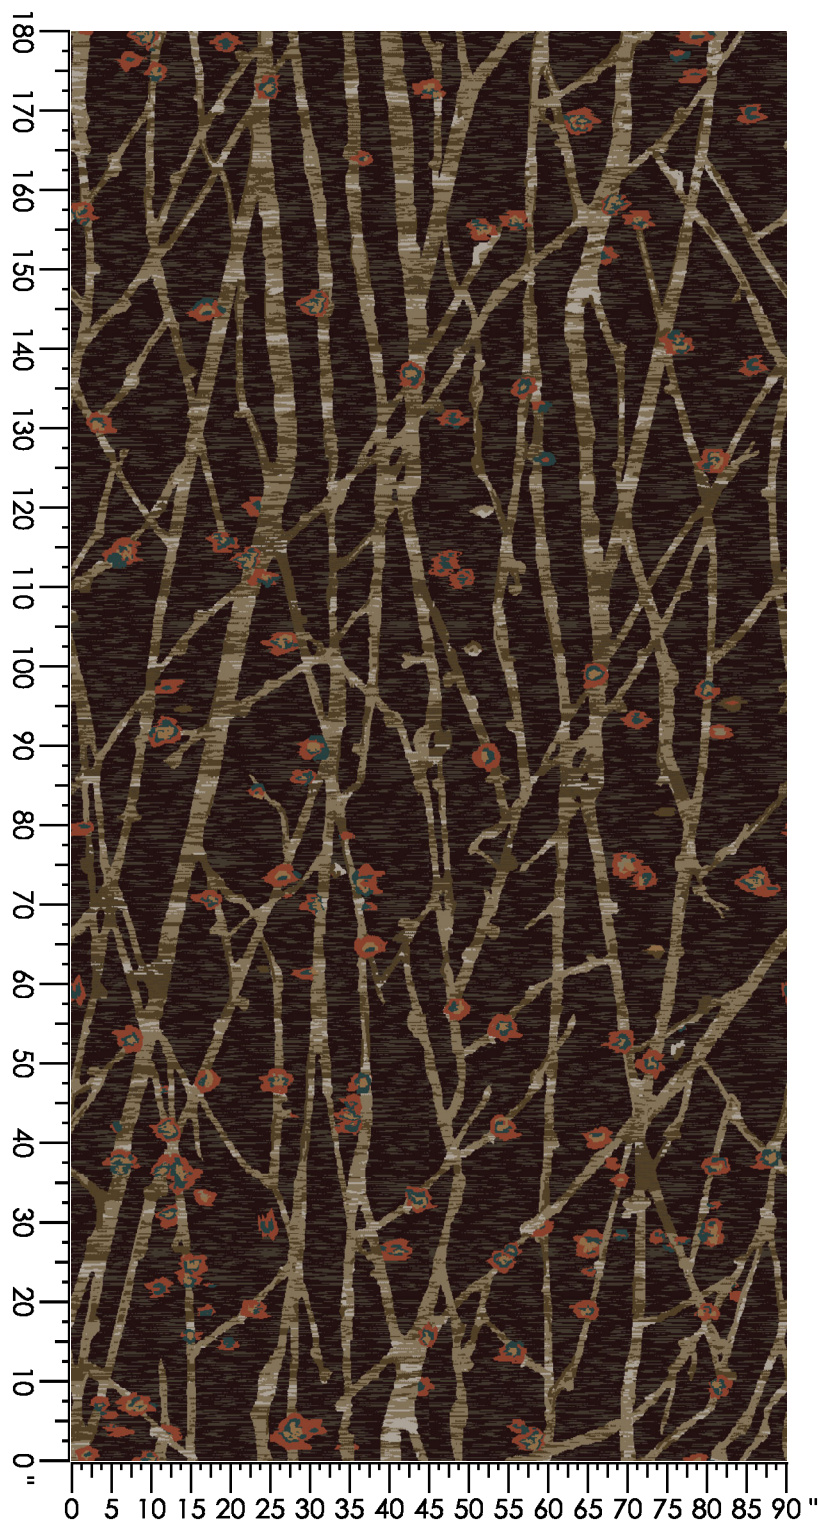

Design Number: LP315

MK

Design Size: 90.00"W x 180.00"L

Repeat Type: Side Match

1 repeat shown- not to scale

1	2	3	4	5	6	7	8
7514C	7513C	2048C	7506C	4089C	3529C	8501C	3009C
48.40%	19.66%	3.01%	10.29%	1.18%	14.75%	2.13%	0.58%