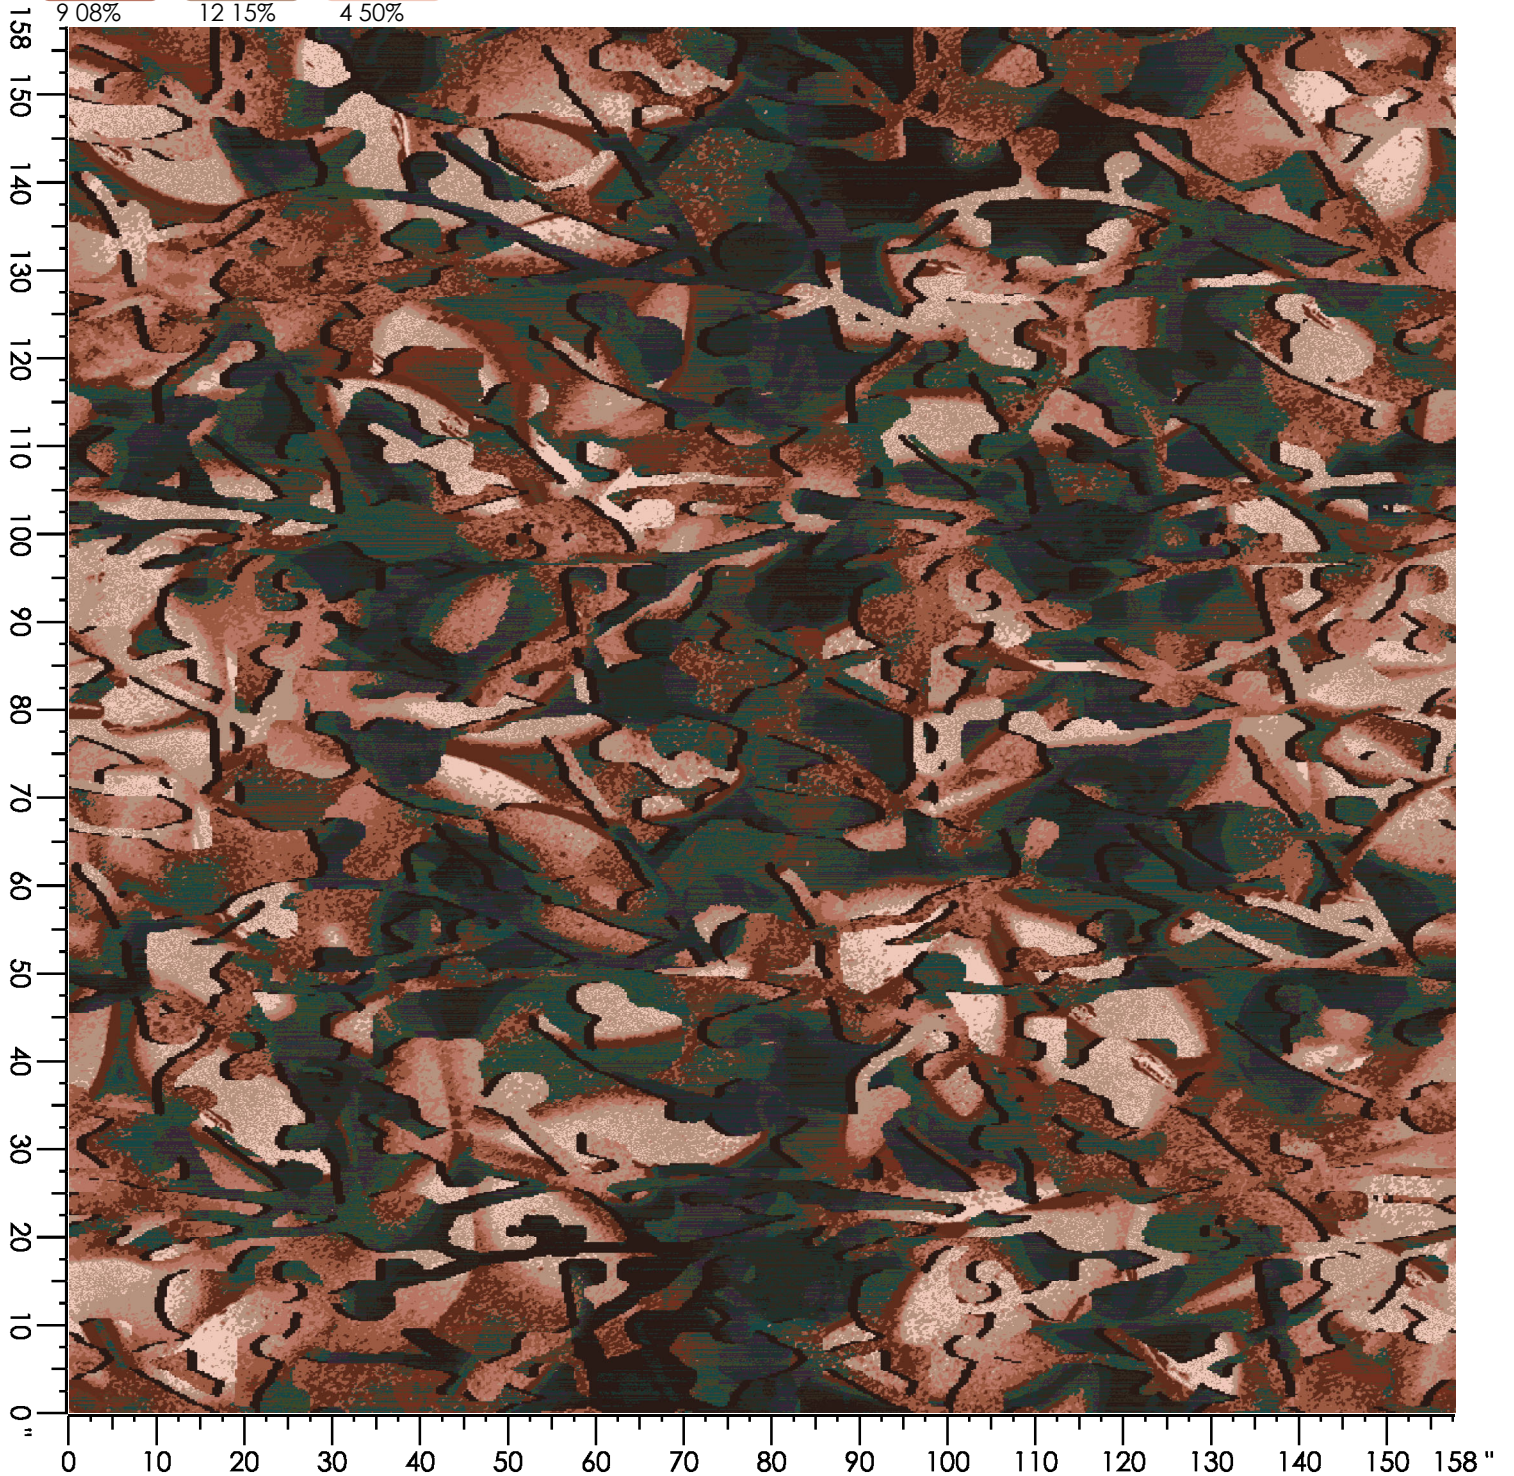

Design Number: AX918-9 KE

Design Size: 157.71"W x 157.67"L

Repeat Type: STRAIGHT

1 repeat shown- not to scale

1 N653 11.89%	2 A651 4.63%	3 A877 6.47%	4 L872 5.64%	5 C880 7.66%	6 B658 10.28%	7 B989 6.22%	8 M654 6.30%	9 C658 3.10%	10 N763 12.09%
11 L763 9.08%	12 K767 12.15%	13 G767 4.50%