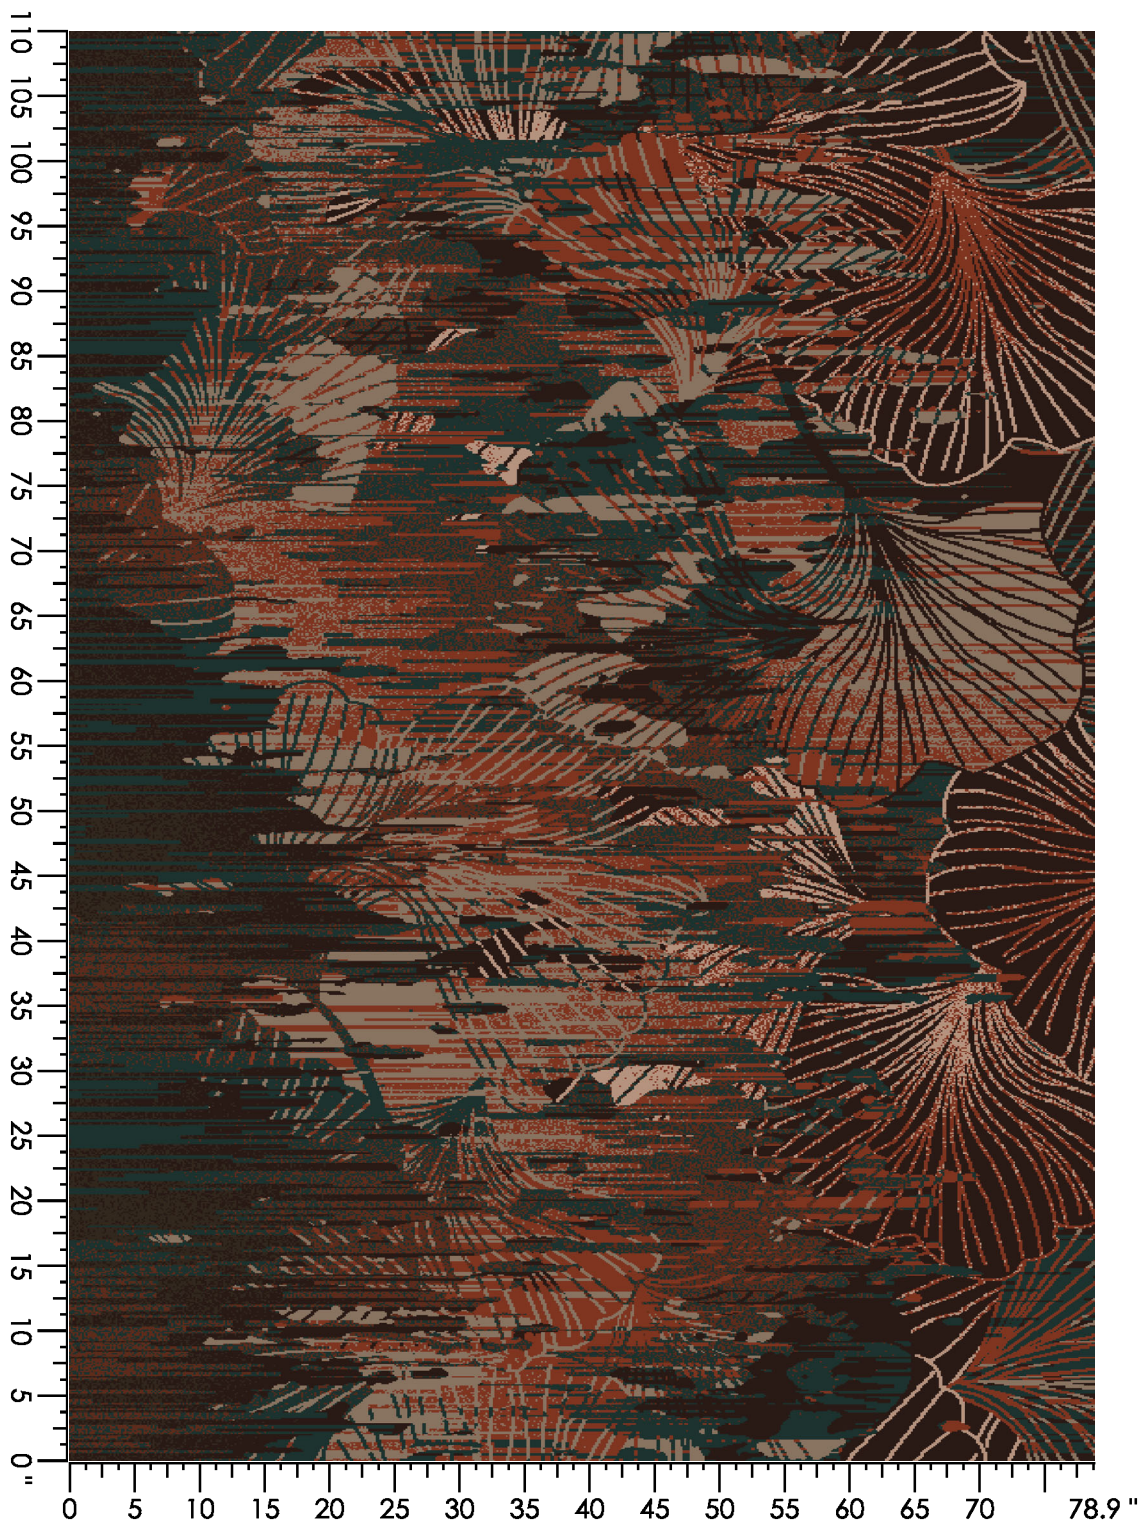

Design Number: AX954-10 SG  
Design Size: 78.86"W x 110.00"L

Repeat Type: END ONLY

1 repeat shown- not to scale

1	2	3	4	5	6	7
N653	A651	A877	B658	E652	C658	K767
26.98%	3.26%	24.96%	9.74%	14.09%	17.62%	3.35%