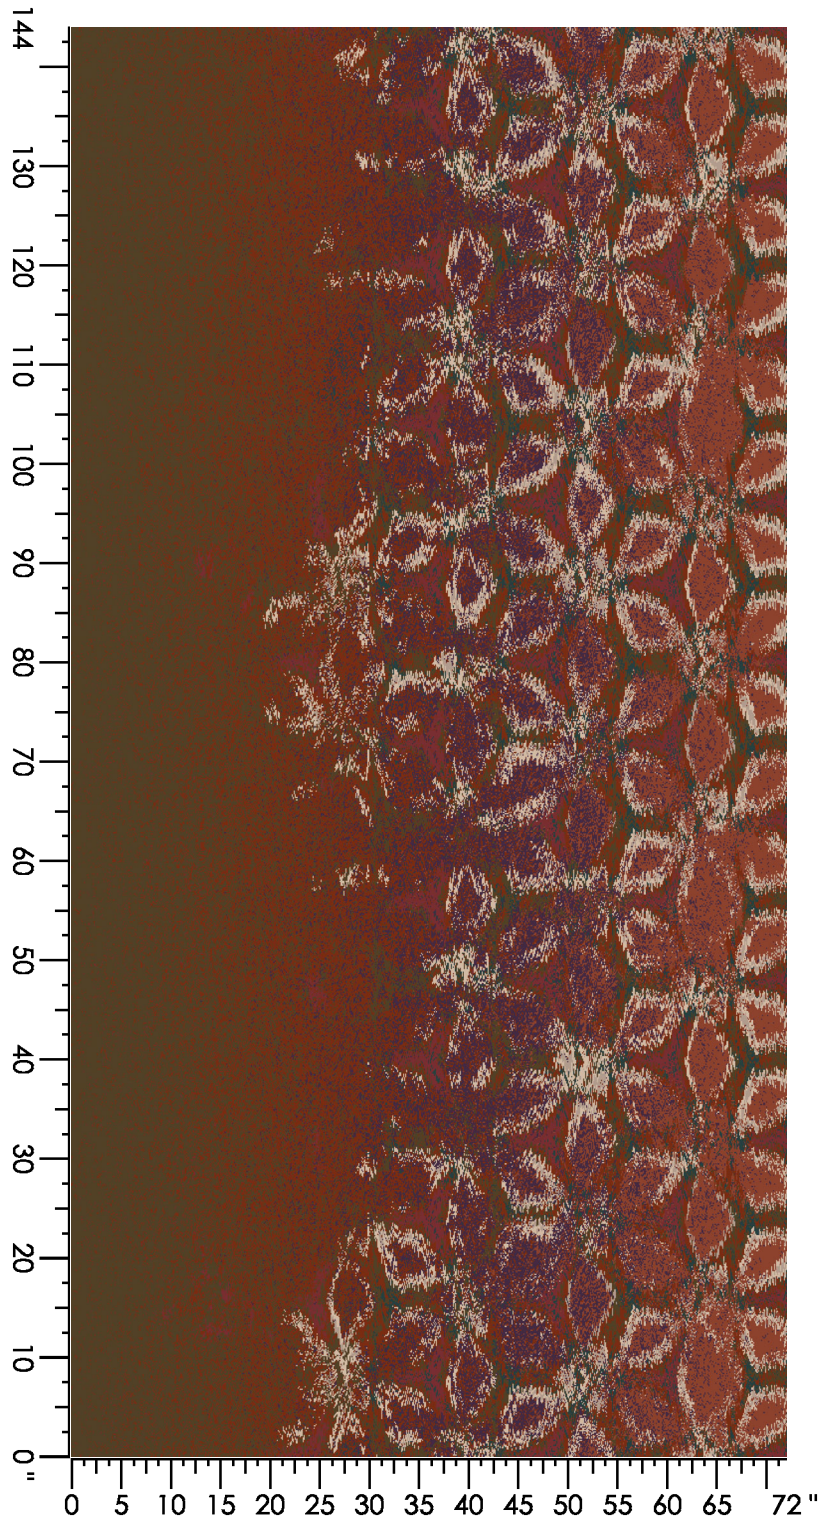

Design Number: LP1988

Design Size: 72"W x 144"L

Repeat Type: CORRIDOR SPLIT

1 repeat shown- not to scale

1	2	3	4	5	6	7	8
6002C	4089C	3531C	7506C	2041C	2048C	X399C	3537C
13.54%	3.93%	26.75%	31.19%	3.28%	11.64%	2.50%	7.17%