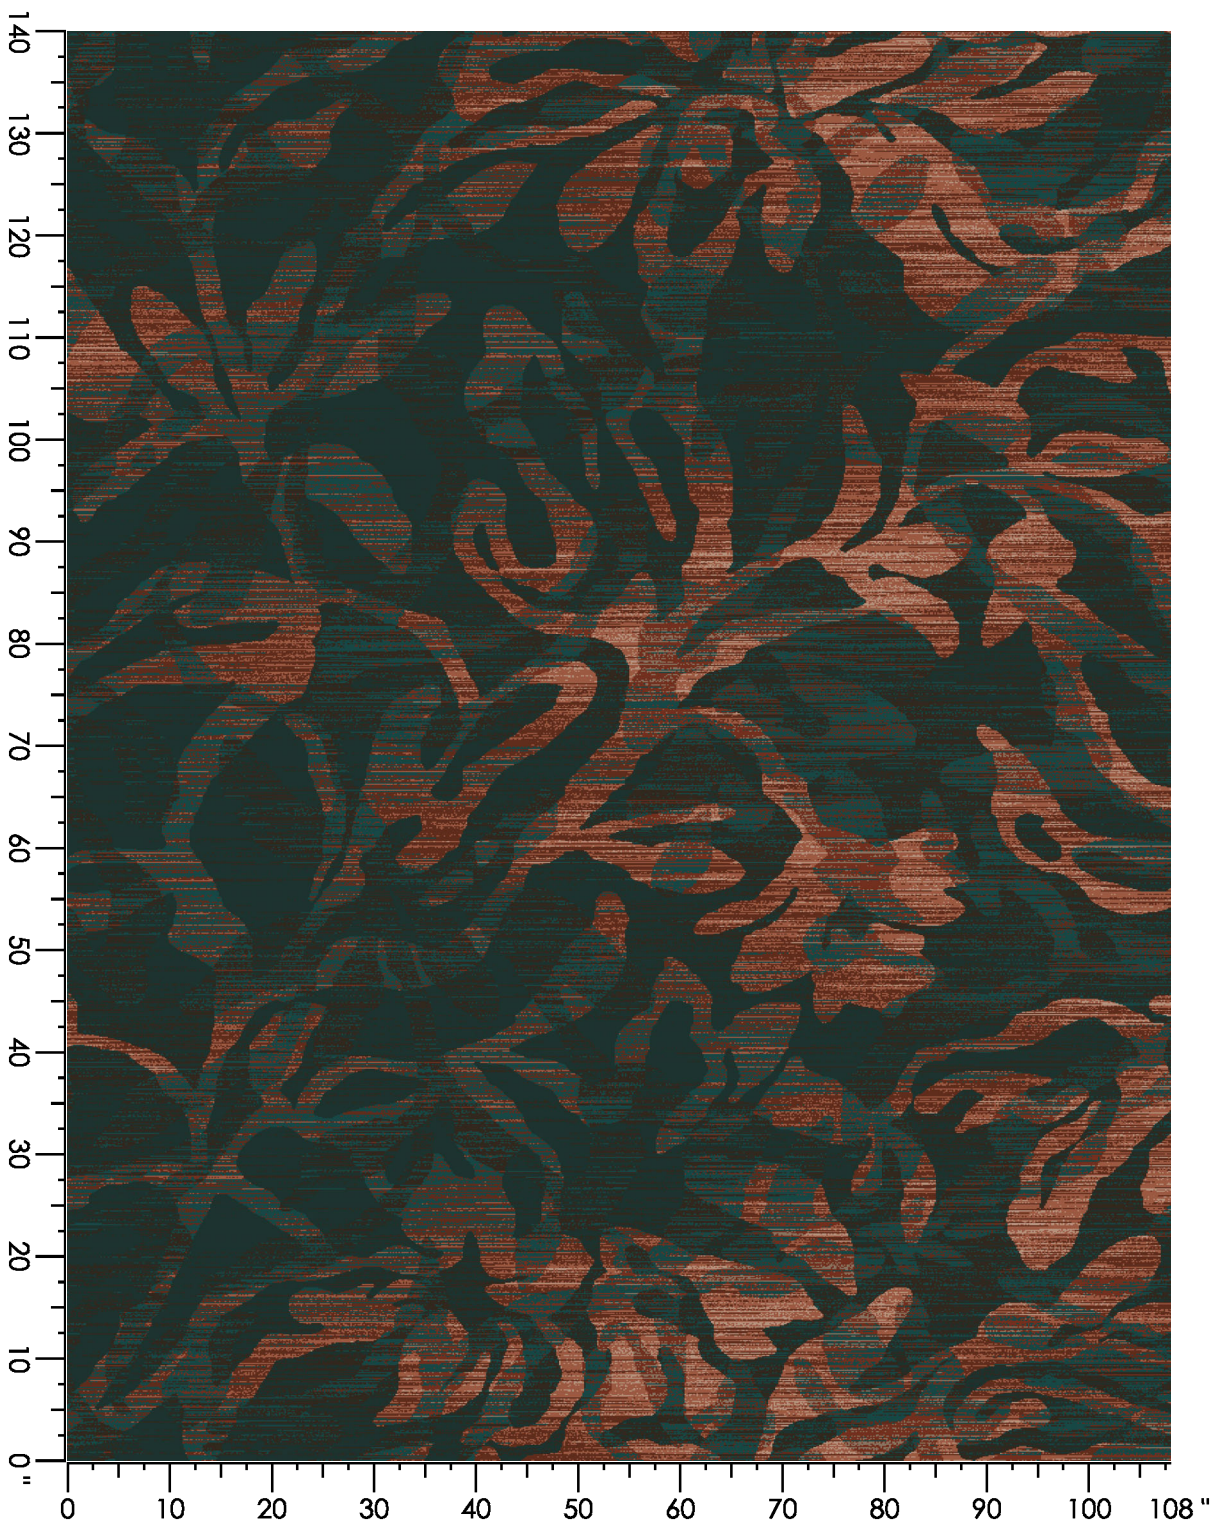

Design Number: AX906-9

Design Size: 78.9"W x 85.3"L

Repeat Type: STRAIGHT

1 repeat shown- not to scale

1 N653 36.99%	2 A651 6.98%	4 L872 10.06%	6 B658 7.12%	7 B989 0.98%	8 M654 9.94%	10 N763 6.24%
11 E652 11.68%	14 D651 10.00%					

Design Number: AX920-8

Design Size: 157.71"W x 148.25"L

Repeat Type: STRAIGHT

1 repeat shown- not to scale

REF:N18199A-8N01

1 N653 19.83%	2 A651 2.31%	3 A877 9.46%	4 L872 7.80%	5 C880 8.37%	6 B658 10.83%	7 B989 7.47%	8 M654 8.59%	9 C658 11.31%	10 N763 7.94%
11 E652 4.37%	12 L763 1.72%								