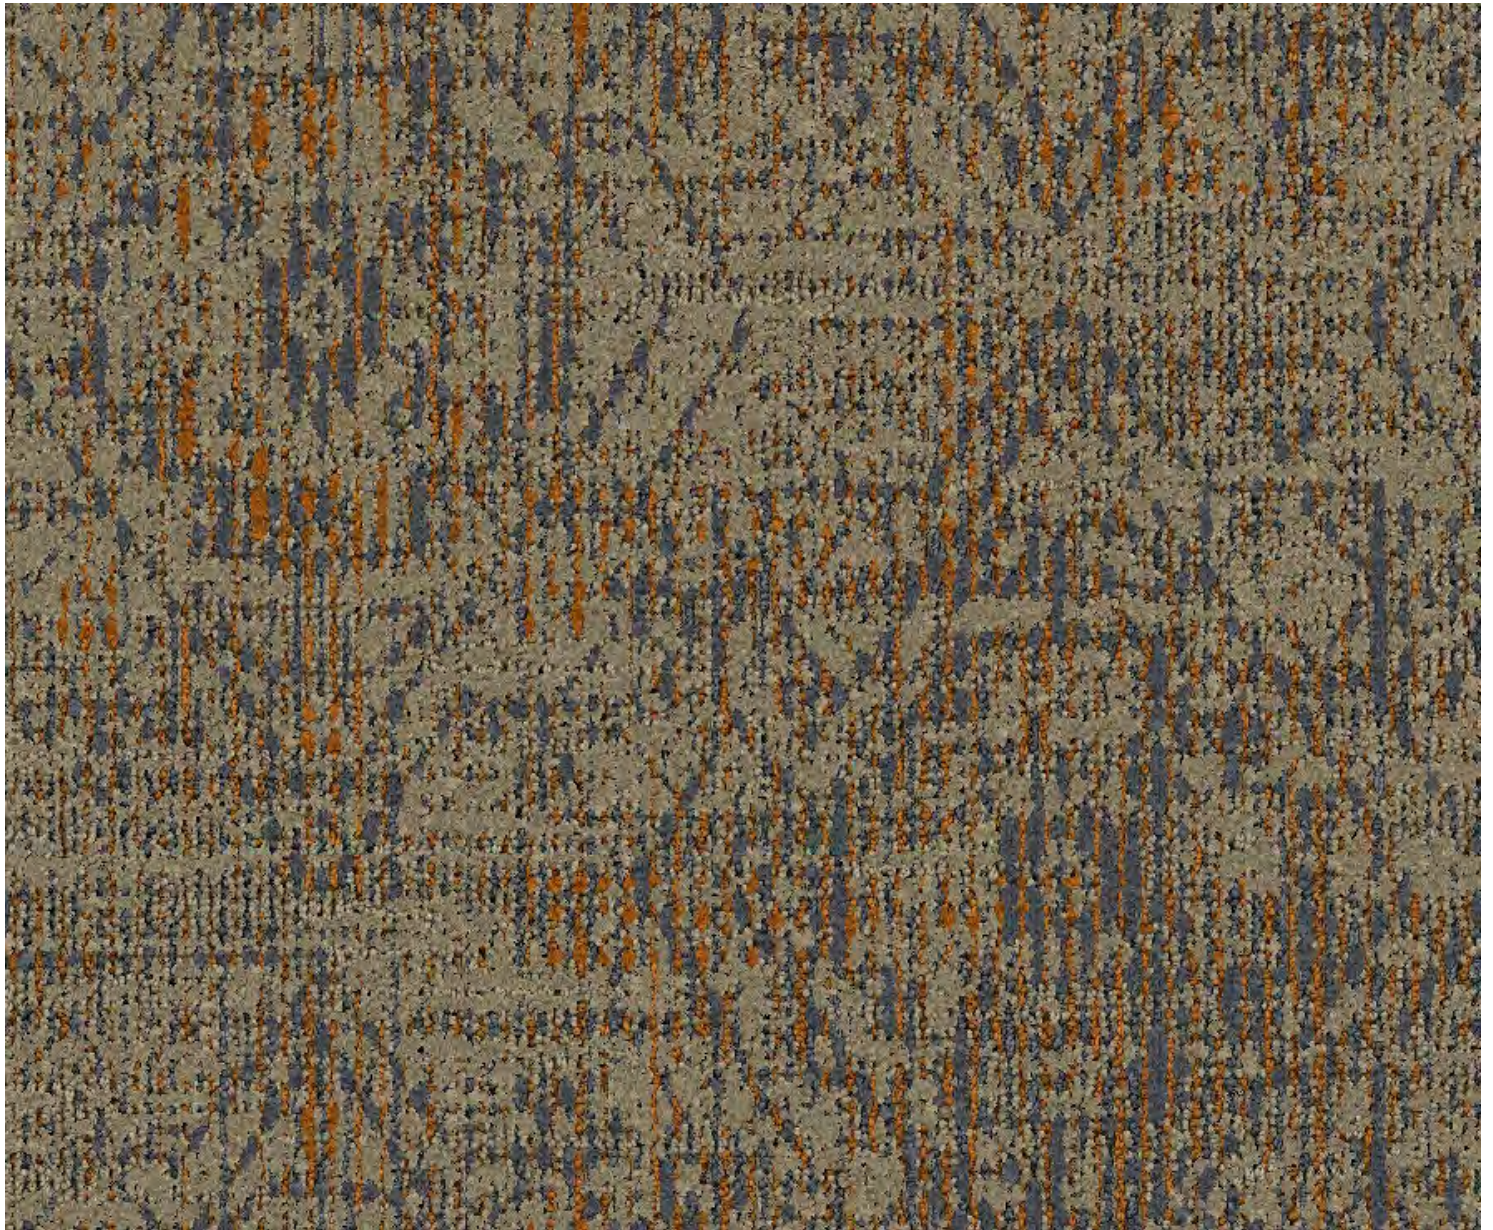

Design Number: D3948

Repeat: STRAIGHT

Product Type: Dynamics

Thread-up: ABAC

Ounce Weight: 32

Repeat Type:

Production Width:

lx hosp yrns
3526

lx hosp yrns
3508

lx hosp yrns
8537

DEV#	
Project Name:	
Room Type:	
Approved for Sample:	
Approved for Production:	

1 Repeat Shown

No printed material contained here-in may be reproduced without the written permission of Tarkett, Inc. Due to variations in monitors and light sources, we cannot guarantee that the colors in this image will be an exact match to your colors. Tarkett Hospitality 285 Kraft Dr. Dalton GA 30721

20/02/20