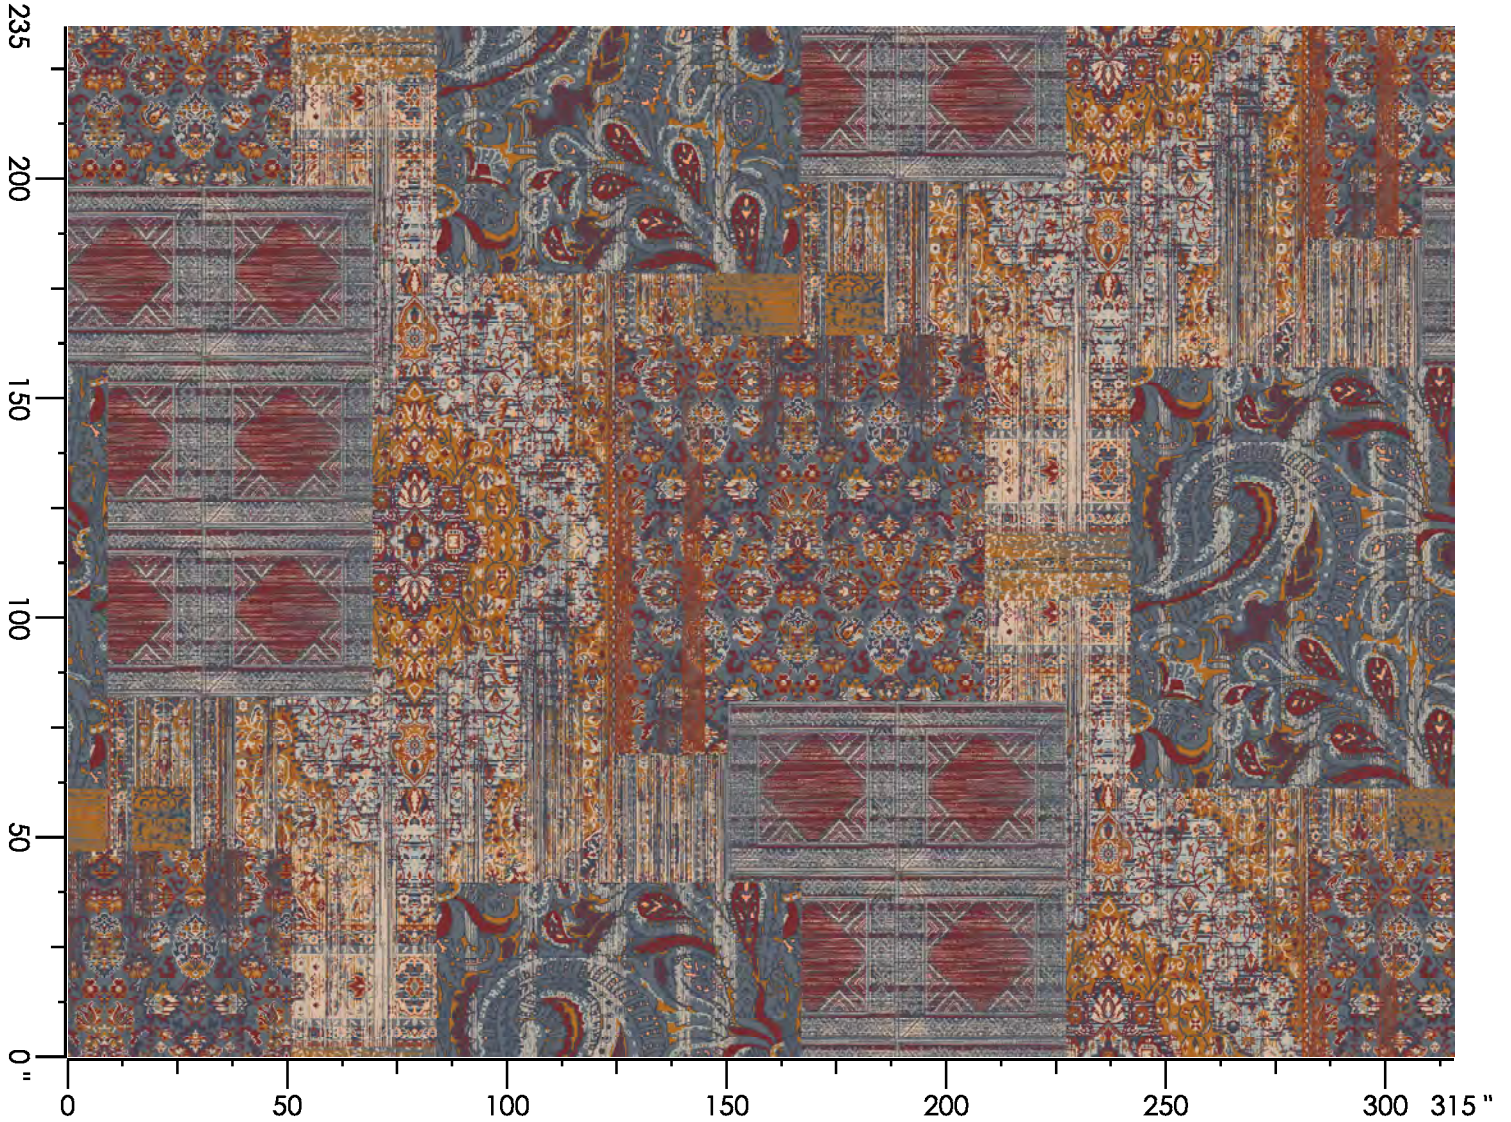

Design Number:
AX3048-9 (J17055-J01)
Design Size: 315.43"W x 234.67"L

custom HOSPITALITY

Repeat Type: Carpet to Fit-
Side Match Half Drop

Designer: AM

1 repeat shown- not to scale

1	2	3	4	5	6	7	13
8518C	8537C	2041C	2048C	3508C	2514C	3537C	B558
26.69%	21.50%	12.67%	5.11%	9.57%	0.62%	15.65%	8.19%