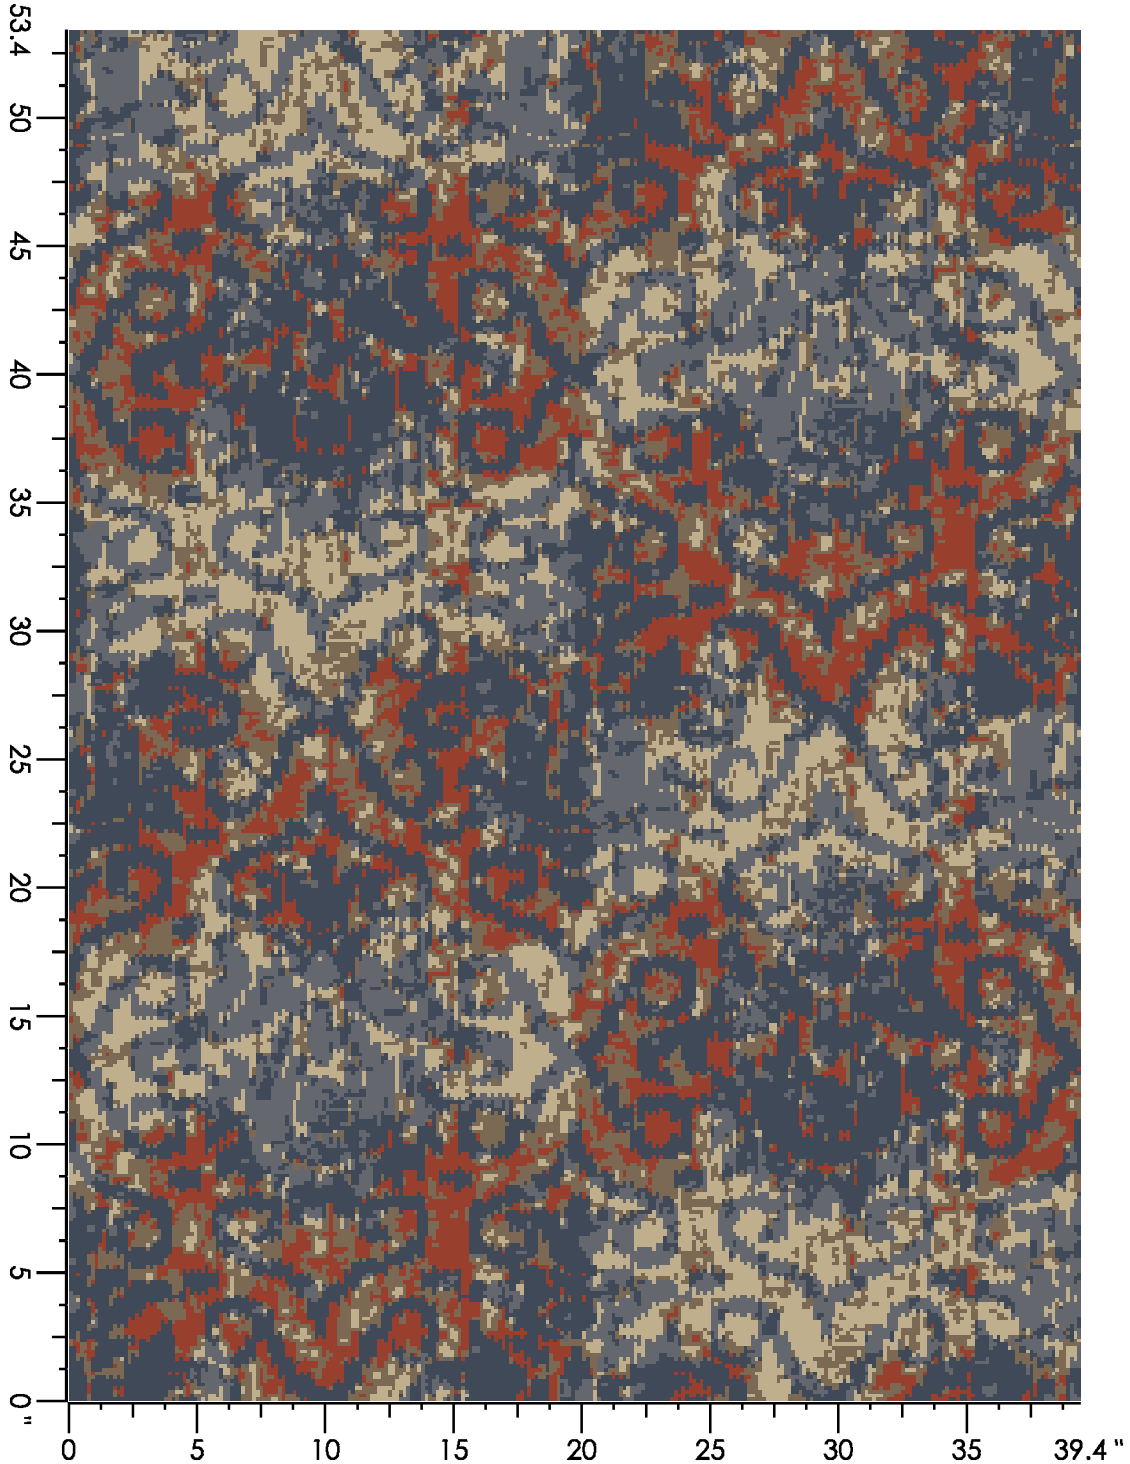

Design Number:
AX3045-9 (B13002A-7B01)
Design Size: 39.43"W x 53.43"L

custom HOSPITALITY

Repeat Type: side match
Designer: AM

1 repeat shown- not to scale

1	2	4	9	10
K873	C561	E763	K654	F989
35.68%	18.86%	12.25%	18.47%	14.73%