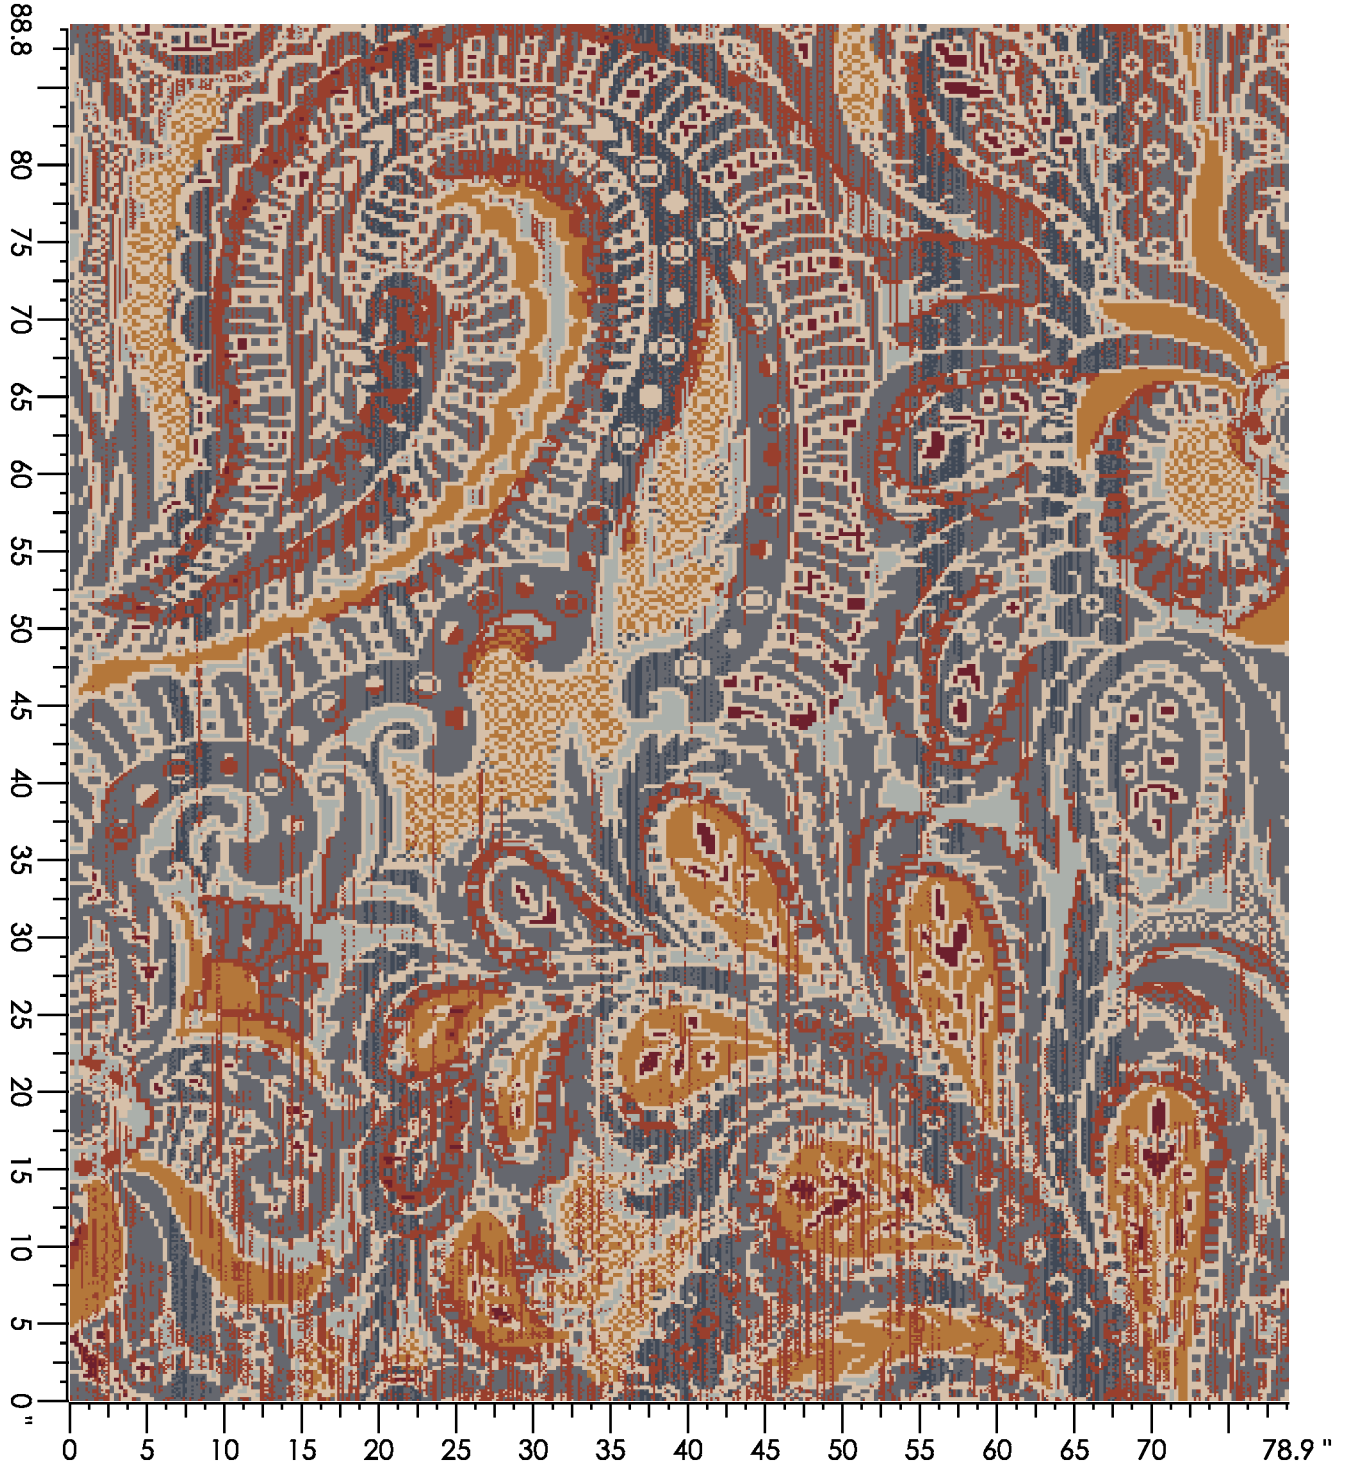

Design Number:
AX3051-9 (J17064-J01)
Design Size: 78.86"W x 88.75"L

custom HOSPITALITY

Repeat Type: Side Match
Designer: AM

1 repeat shown- not to scale

1	2	3	4	6	7	8
E763	F652	B767	K873	C659	B558	C561
17.57%	29.87%	1.12%	6.02%	8.20%	5.76%	31.47%