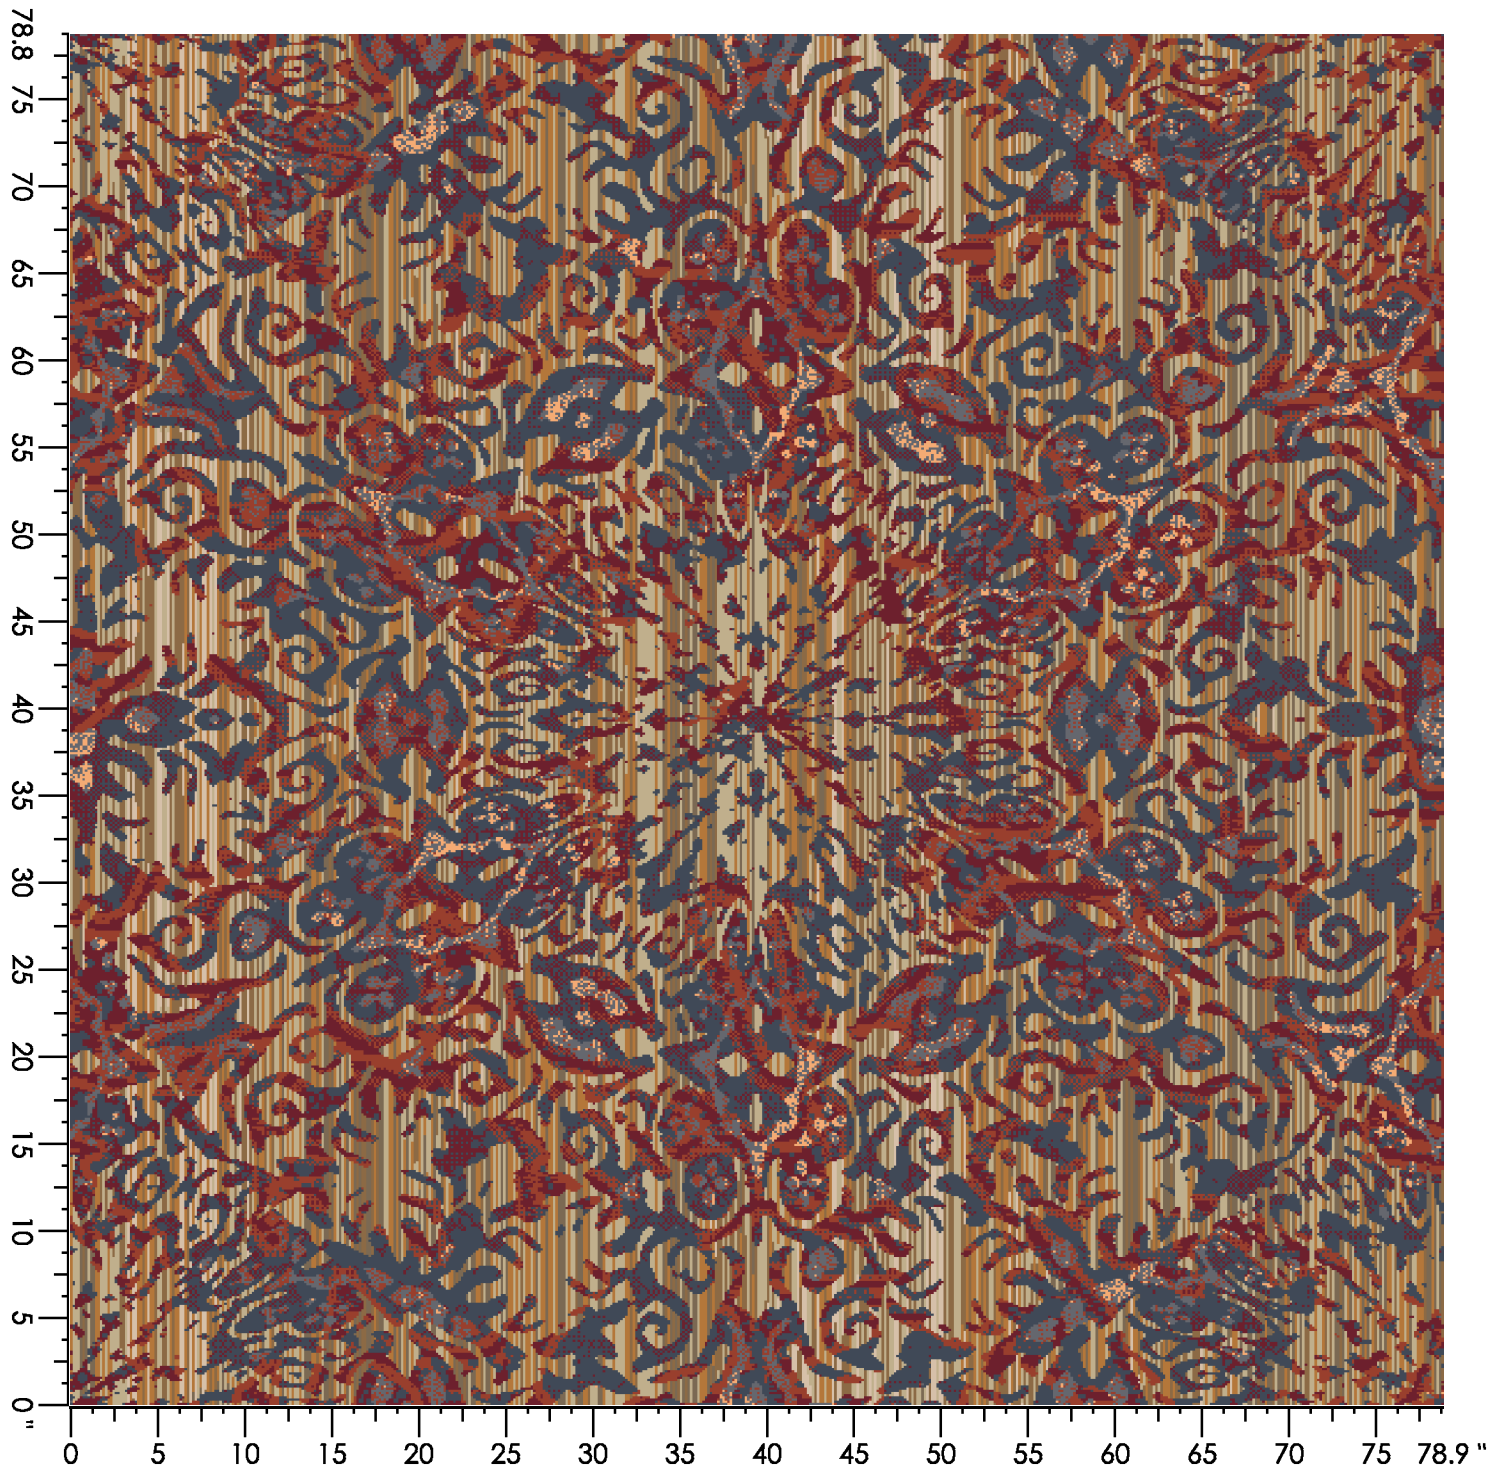

Design Number:
AX3047-9 (G16406A-8G04)
Design Size: 78.86"W x 78.75"L

custom HOSPITALITY

Repeat Type: SIDE MATCH
Designer: AM

1 repeat shown- not to scale

1	2	3	4	5	6	7	8	9	10
K873	C561	B767	E763	C659	K763	F652	B655	K654	F989
25.86%	4.16%	16.95%	12.23%	9.73%	1.04%	2.45%	7.90%	6.79%	12.88%