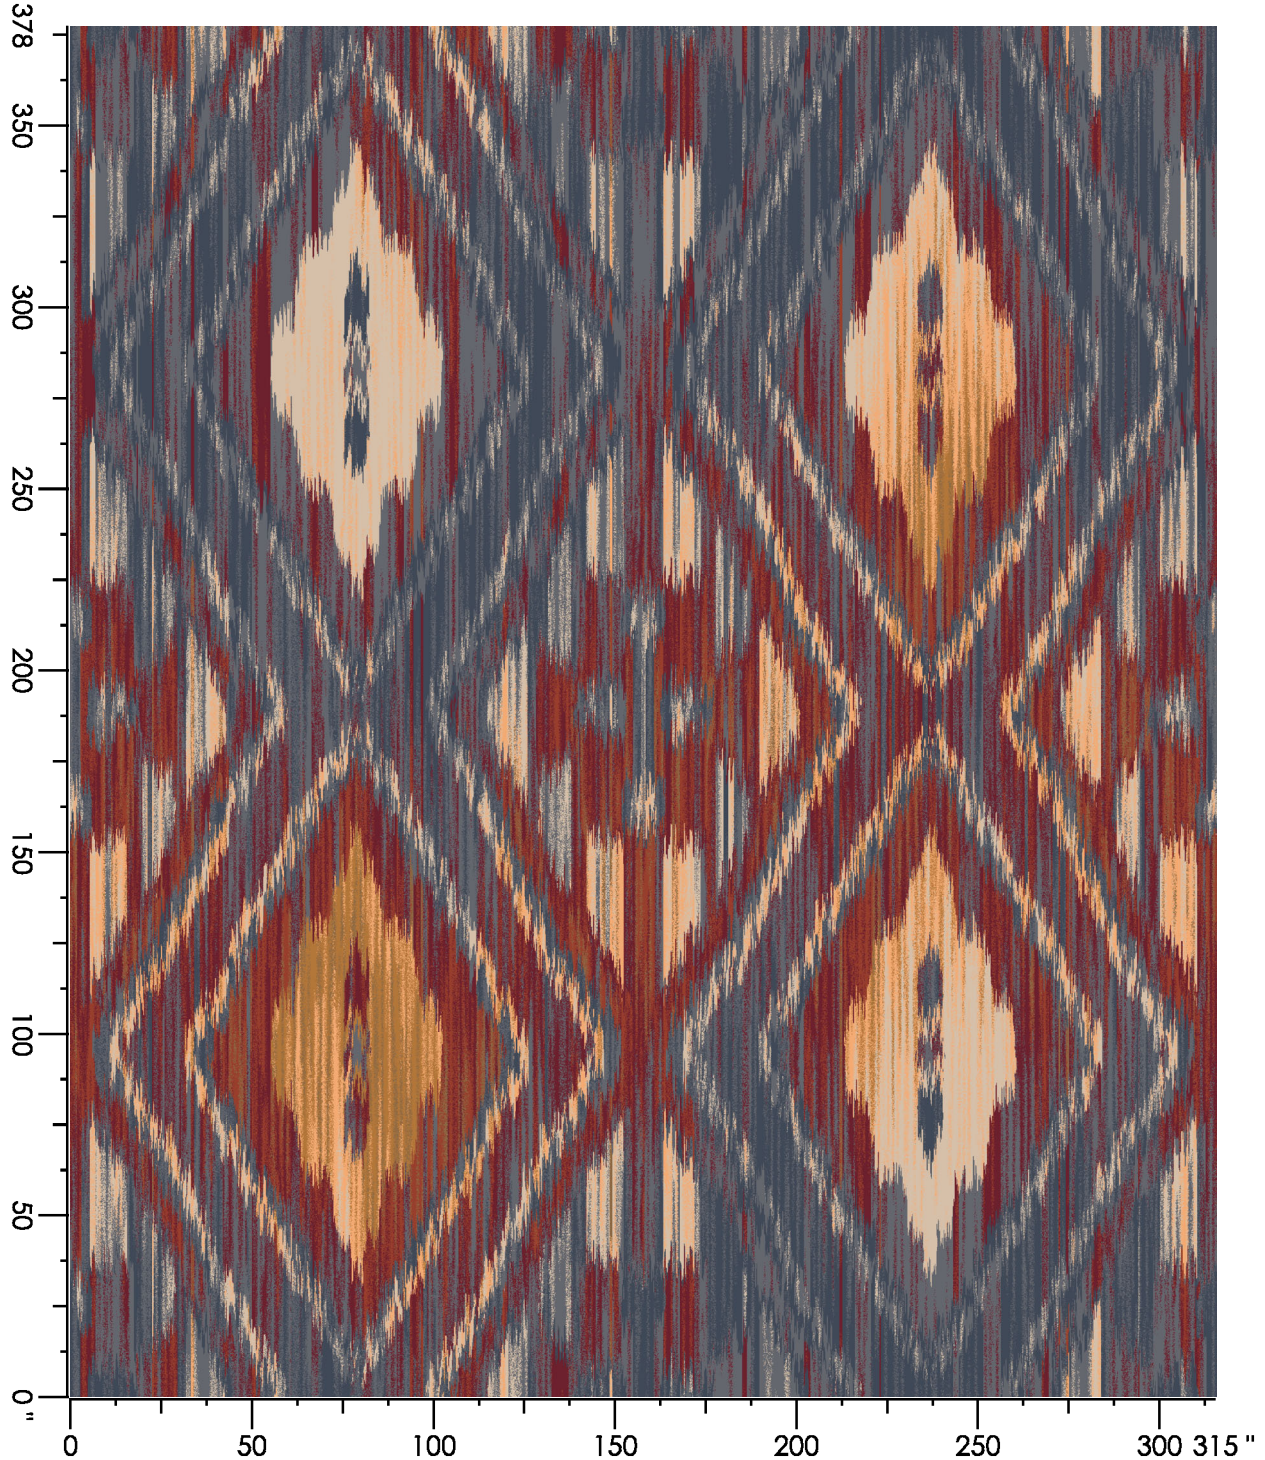

Design Number:
AX3046-9 (B14959A-8B01)
Design Size: 315.43"W x 377.50"L

custom HOSPITALITY

Repeat Type: SIDE MATCH
Designer: AM

1 repeat shown- not to scale

1	2	3	4	5	6	7	8
K873	C561	B767	E763	C659	K763	F652	B655
19.80%	33.23%	18.72%	7.86%	2.46%	6.22%	9.89%	1.82%