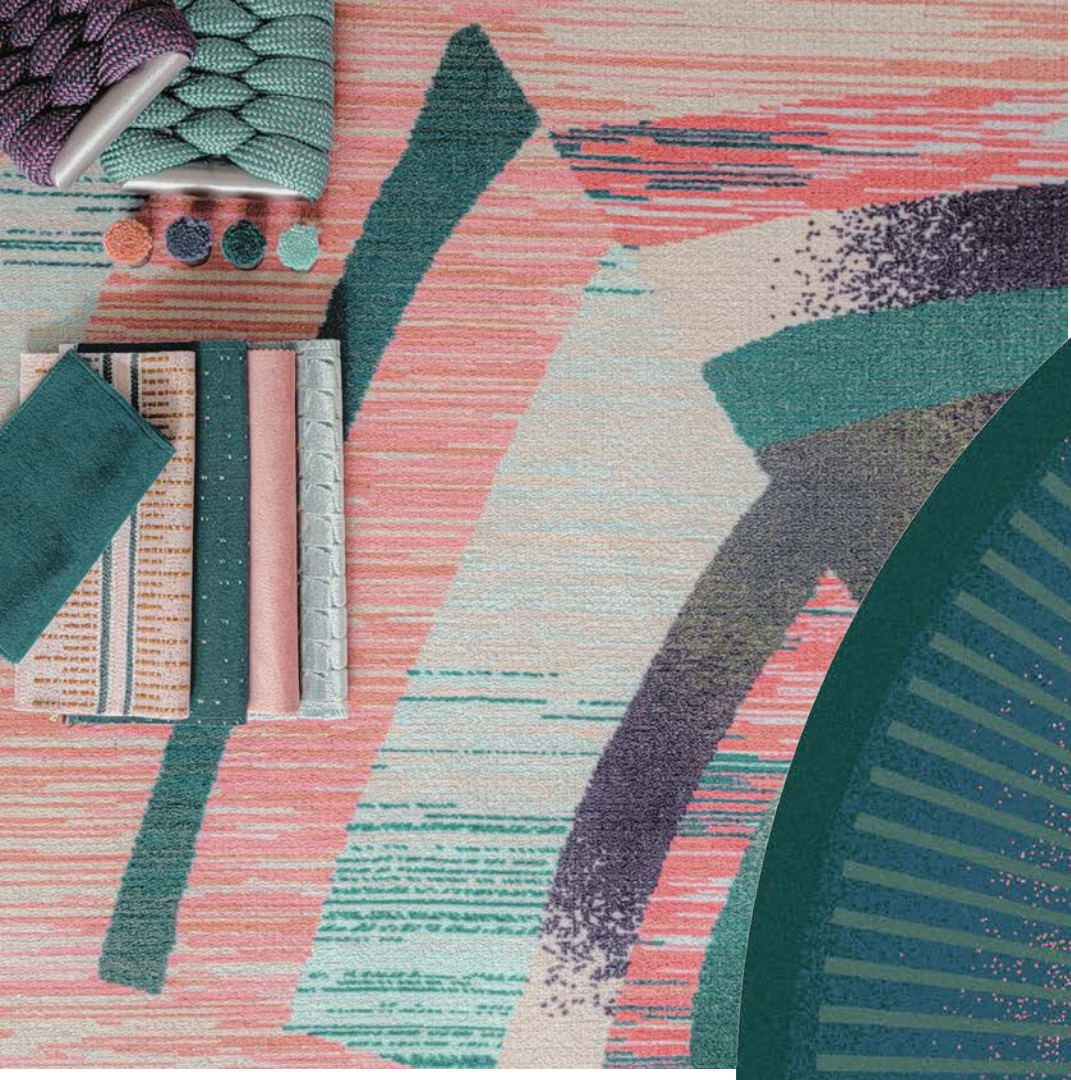

TRANSFORMATIVE

 Tarkett Hospitality

glow

TREND EDIT

Explore the atmospheric patterns and surreal dreamscapes of Transformative Glow.

Gradient color shifts create hazy, nebulous effects, while swirling marbling adds dynamic, 'living' qualities. Inspired by dream-like narratives and meta-imagination, Transformative Glow blends reality with imagination as a fun escape in three vibrant color combinations that create an almost ethereal glow.

INJ710

INJ1447

INJ1632

INJ1631

dream

INJ1642

INJ1642

INJ553