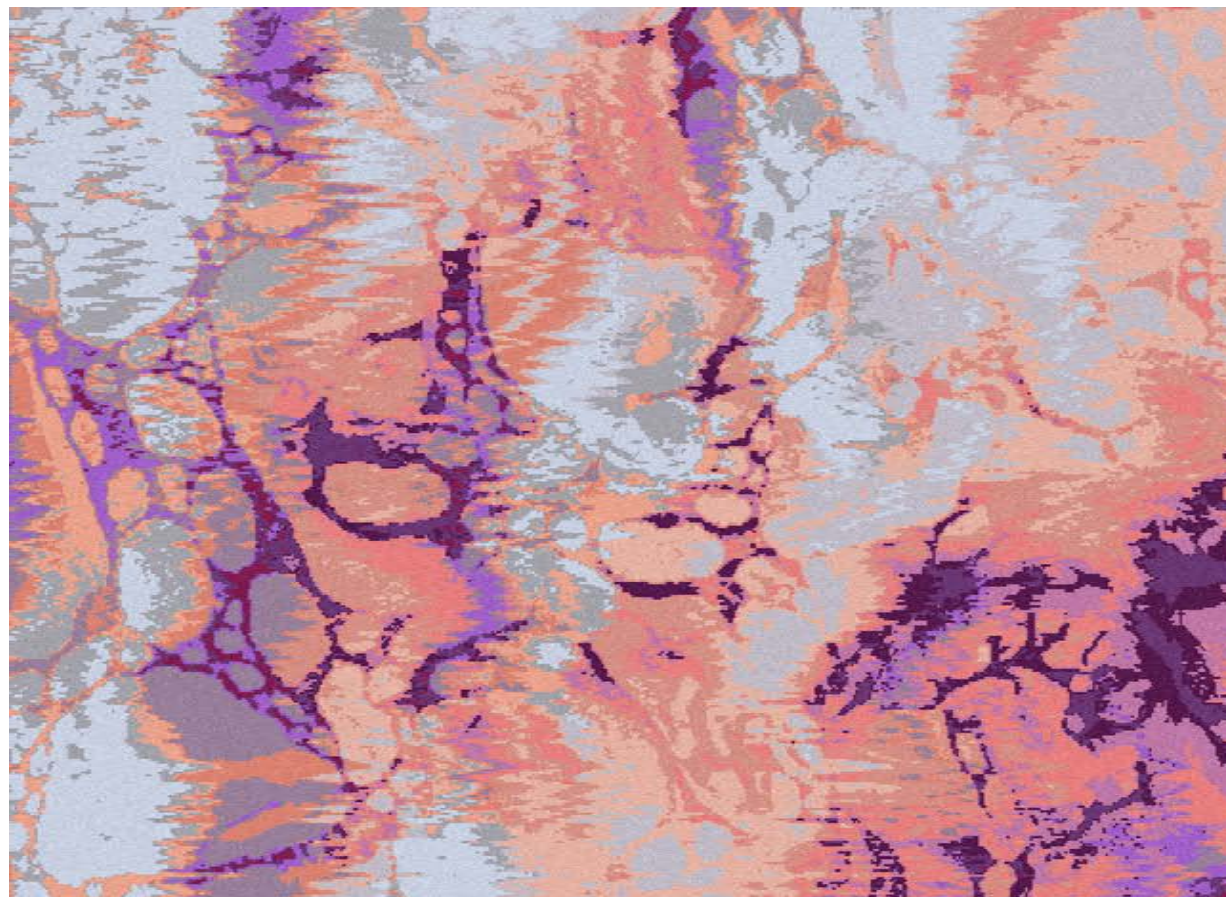

TRANSFORMATIVE

 Tarkett Hospitality

glow

TREND EDIT

Explore the atmospheric patterns and surreal dreamscapes of Transformative Glow.

Gradient color shifts create hazy, nebulous effects, while swirling marbling adds dynamic, 'living' qualities. Inspired by dream-like narratives and meta-imagination, Transformative Glow blends reality with imagination as a fun escape in three vibrant color combinations that create an almost ethereal glow.

INJ710

INJ1447

INJ1632

INJ1631

dream

INJ1642

INJ1642

INJ553