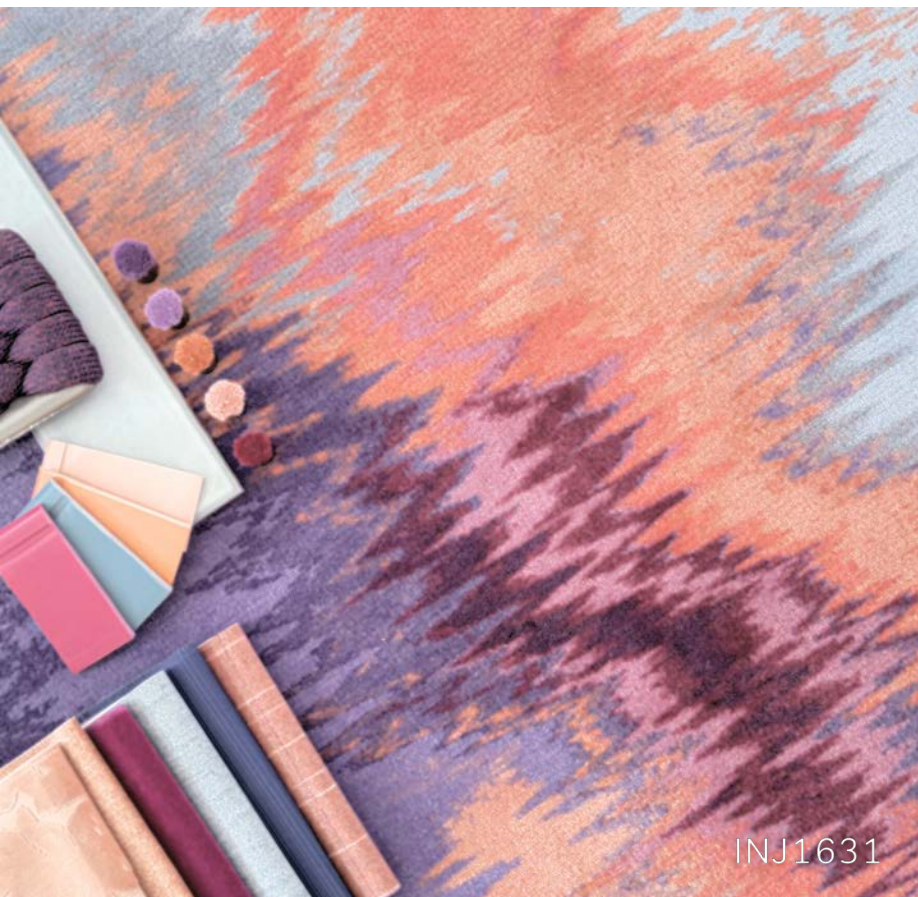

TRANSFORMATIVE

 Tarkett Hospitality

glow

TREND EDIT

Explore the atmospheric patterns and surreal dreamscapes of Transformative Glow.

Gradient color shifts create hazy, nebulous effects, while swirling marbling adds dynamic, 'living' qualities. Inspired by dream-like narratives and meta-imagination, Transformative Glow blends reality with imagination as a fun escape in three vibrant color combinations that create an almost ethereal glow.

INJ710

INJ1447

INJ1632

INJ1631

dream

INJ1642

INJ1642

INJ553