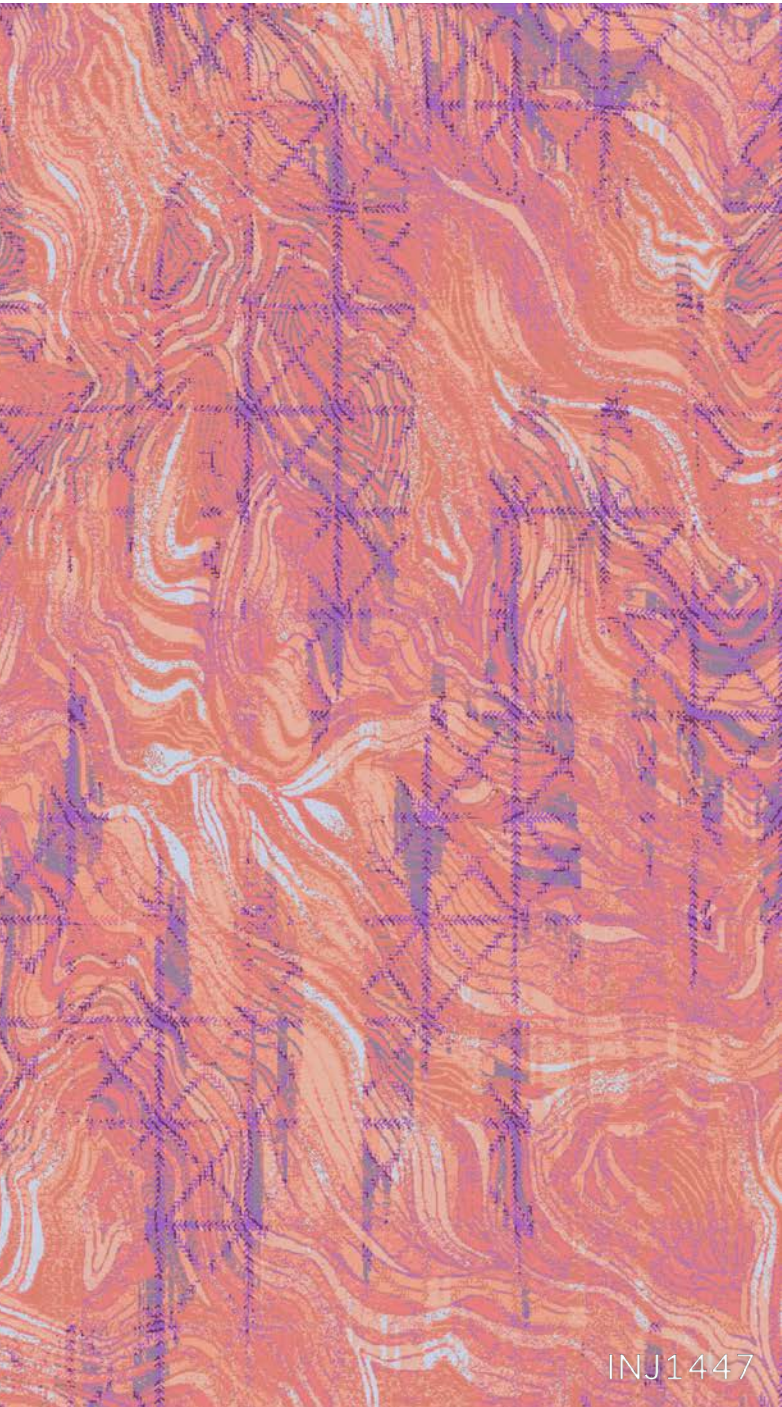

INJ710

INJ1447