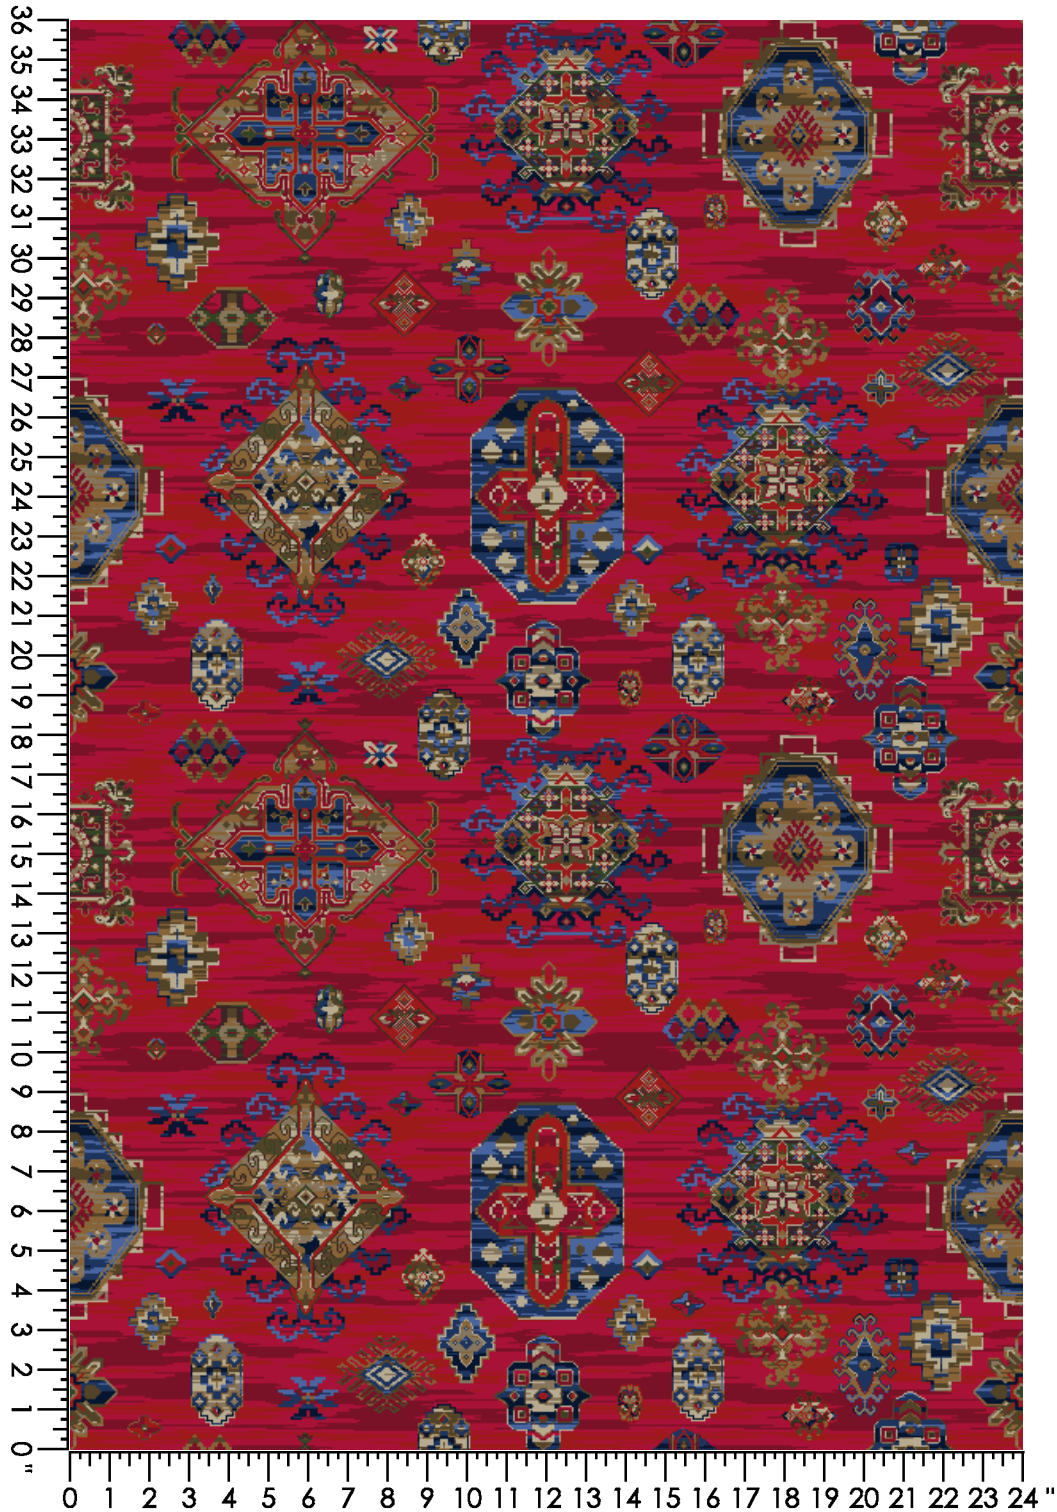

Design Number: INJ791

Design Size: 24.00"W x 36.00"L

Repeat Type: side match

1 repeat shown- not to scale

1 C765 15.87%	2 B766 25.97%	3 A766 17.64%	4 N873 3.33%	5 B874 7.20%	6 D874 3.12%	7 B984 1.60%	8 N654 1.92%	9 N655 7.52%	10 M656 6.84%
11 K654 4.21%	12 H653 4.77%