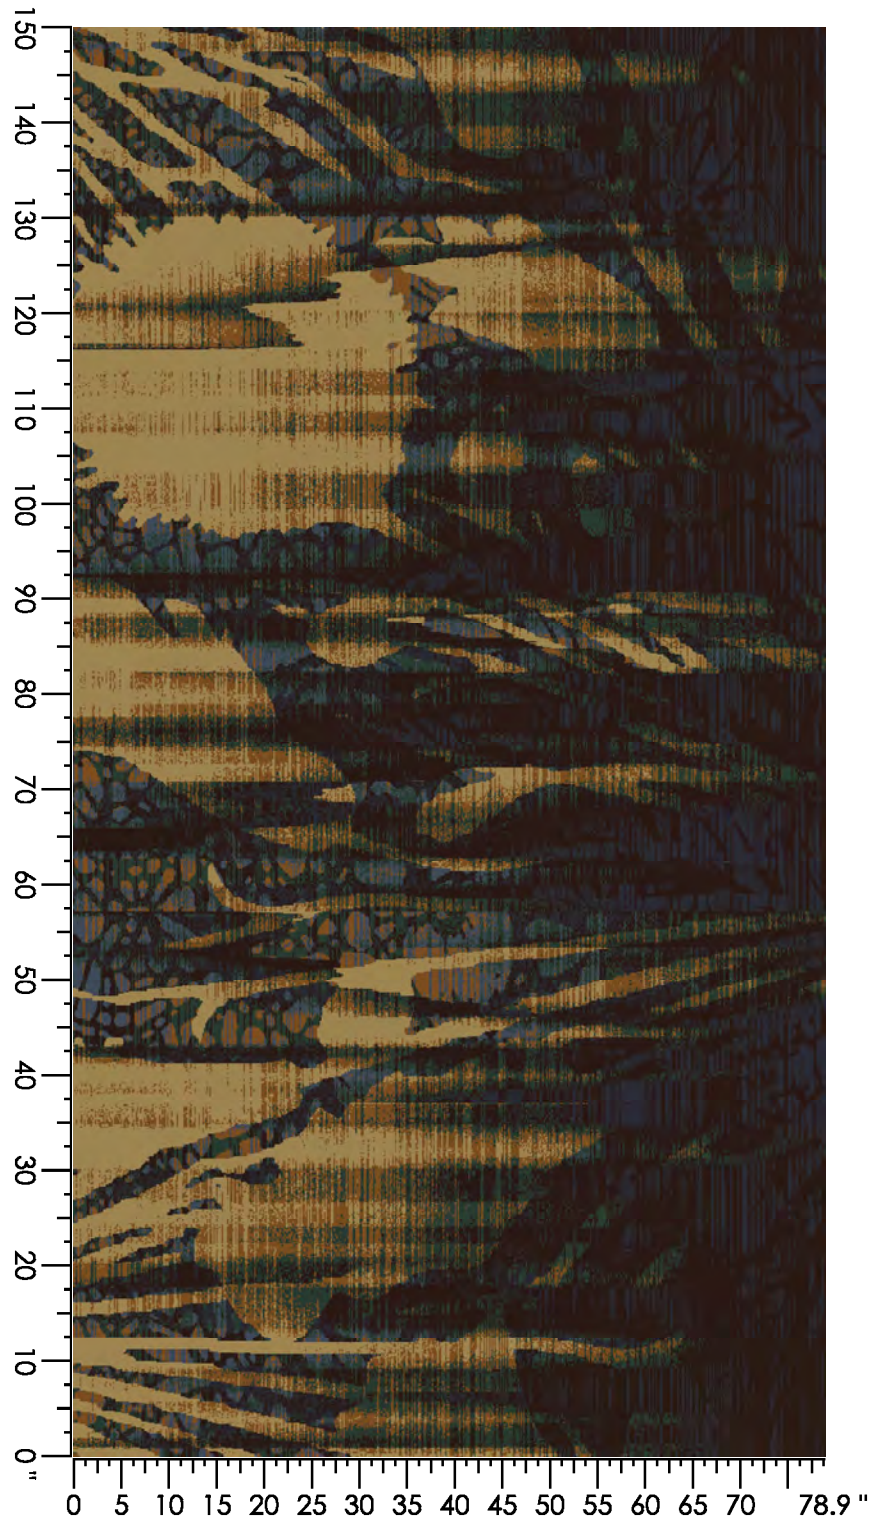

Design Number: AX1372-8

Design Size: 78.86"W x 150.00"L

Repeat Type: END MATCH

1 repeat shown- not to scale

1	2	3	4	5	6	7
N653	E559	N653	A983	H990	M657	K873
19.72%	12.35%	18.56%	16.51%	16.28%	12.58%	4.00%