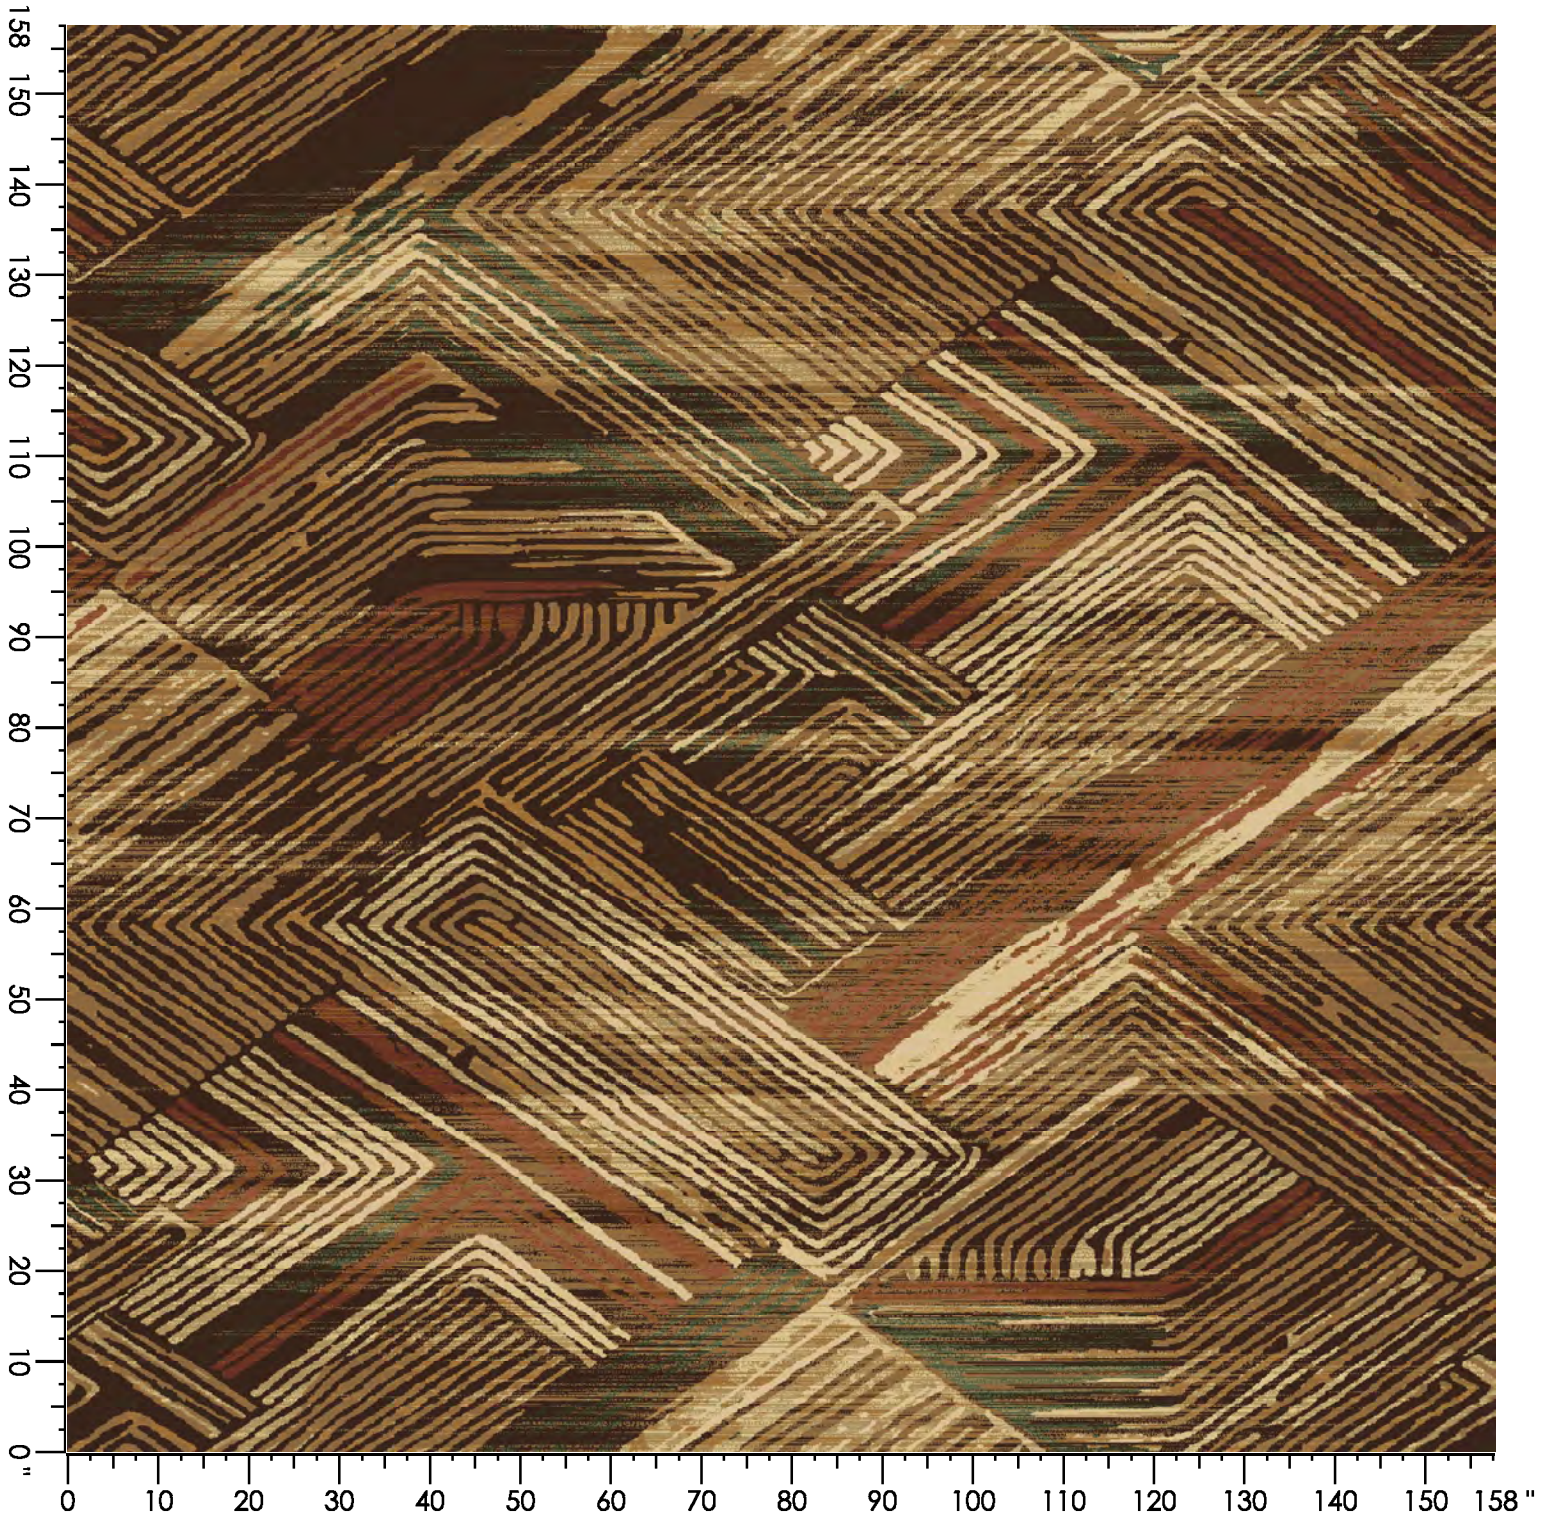

Design Number: AX1204-9

Design Size: 157.71"W x 157.56"L

Repeat Type: STRAIGHT

1 repeat shown- not to scale

1 A654 2.54%	2 A654 33.61%	3 N989 2.37%	4 B762 2.16%	5 M657 2.63%	6 C989 1.60%	7 N763 1.91%	8 D654 18.18%	9 C656 13.00%	10 K655 11.41%
11 H656 7.47%	12 D653 3.12%