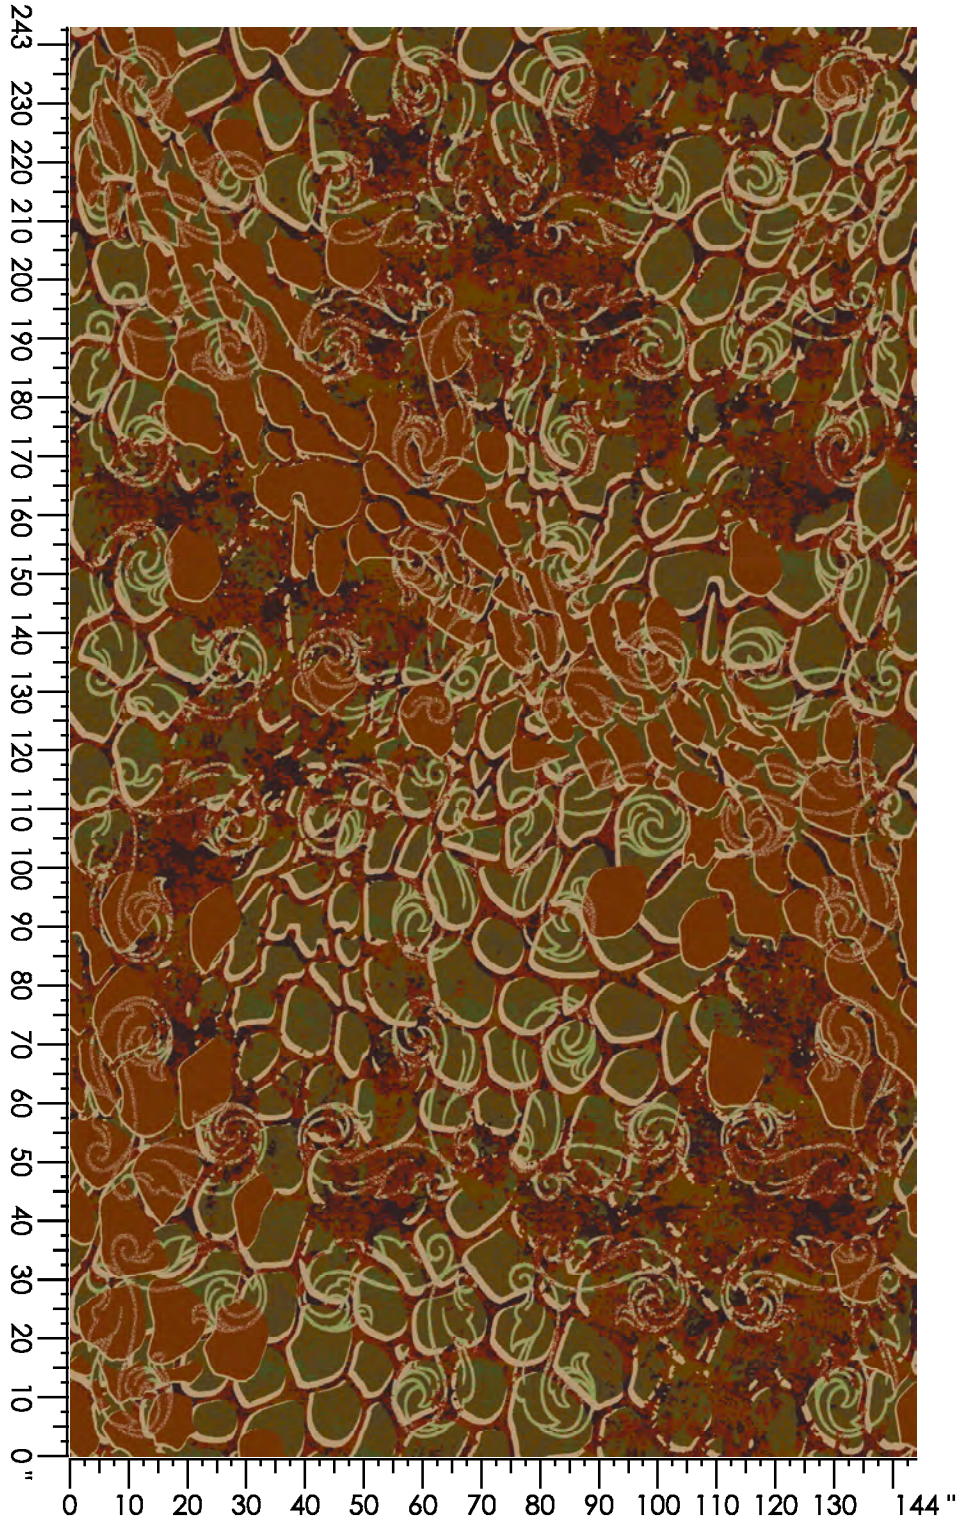

Design Number: LP135

Design Size: 144.00"W x 243.00"L

Repeat Type: SIDE MATCH

1 repeat shown- not to scale

1	2	3	4	5	6	7	8
3001C	7021C	4063C	4079C	4513C	3504C	3531C	7503C
10.34%	7.78%	2.40%	14.62%	3.47%	22.31%	26.28%	12.79%