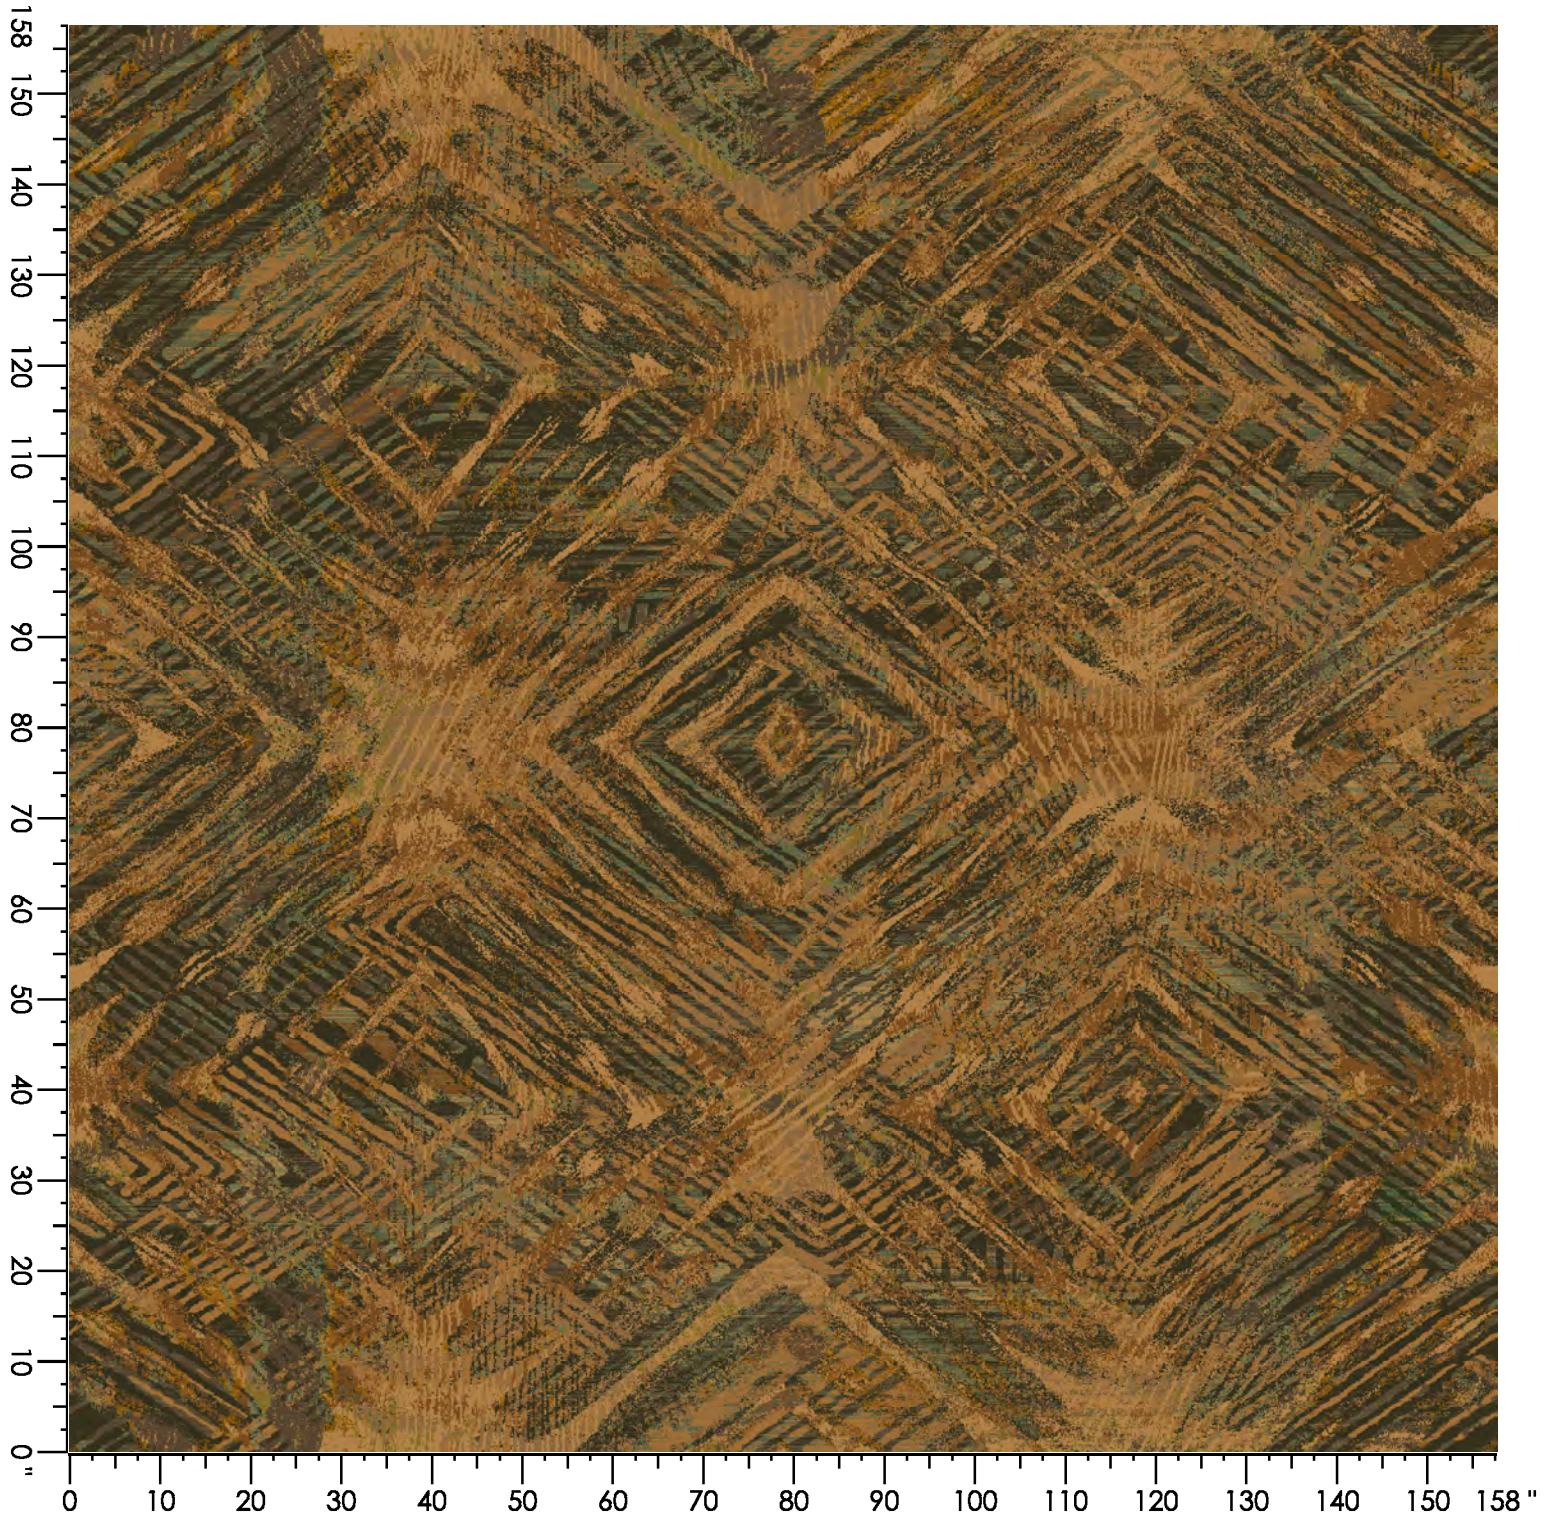

Design Number: AX1202-9

Design Size: 157.71"W x 157.56"L

Repeat Type: STRAIGHT

1 repeat shown- not to scale

1 N989 27.34%	2 K653 10.87%	3 M989 1.00%	4 M657 14.34%	5 C989 6.20%	6 L656 1.70%	7 L990 1.63%	8 D654 5.98%	9 D989 3.23%	10 C656 15.39%
11 D656 12.32%