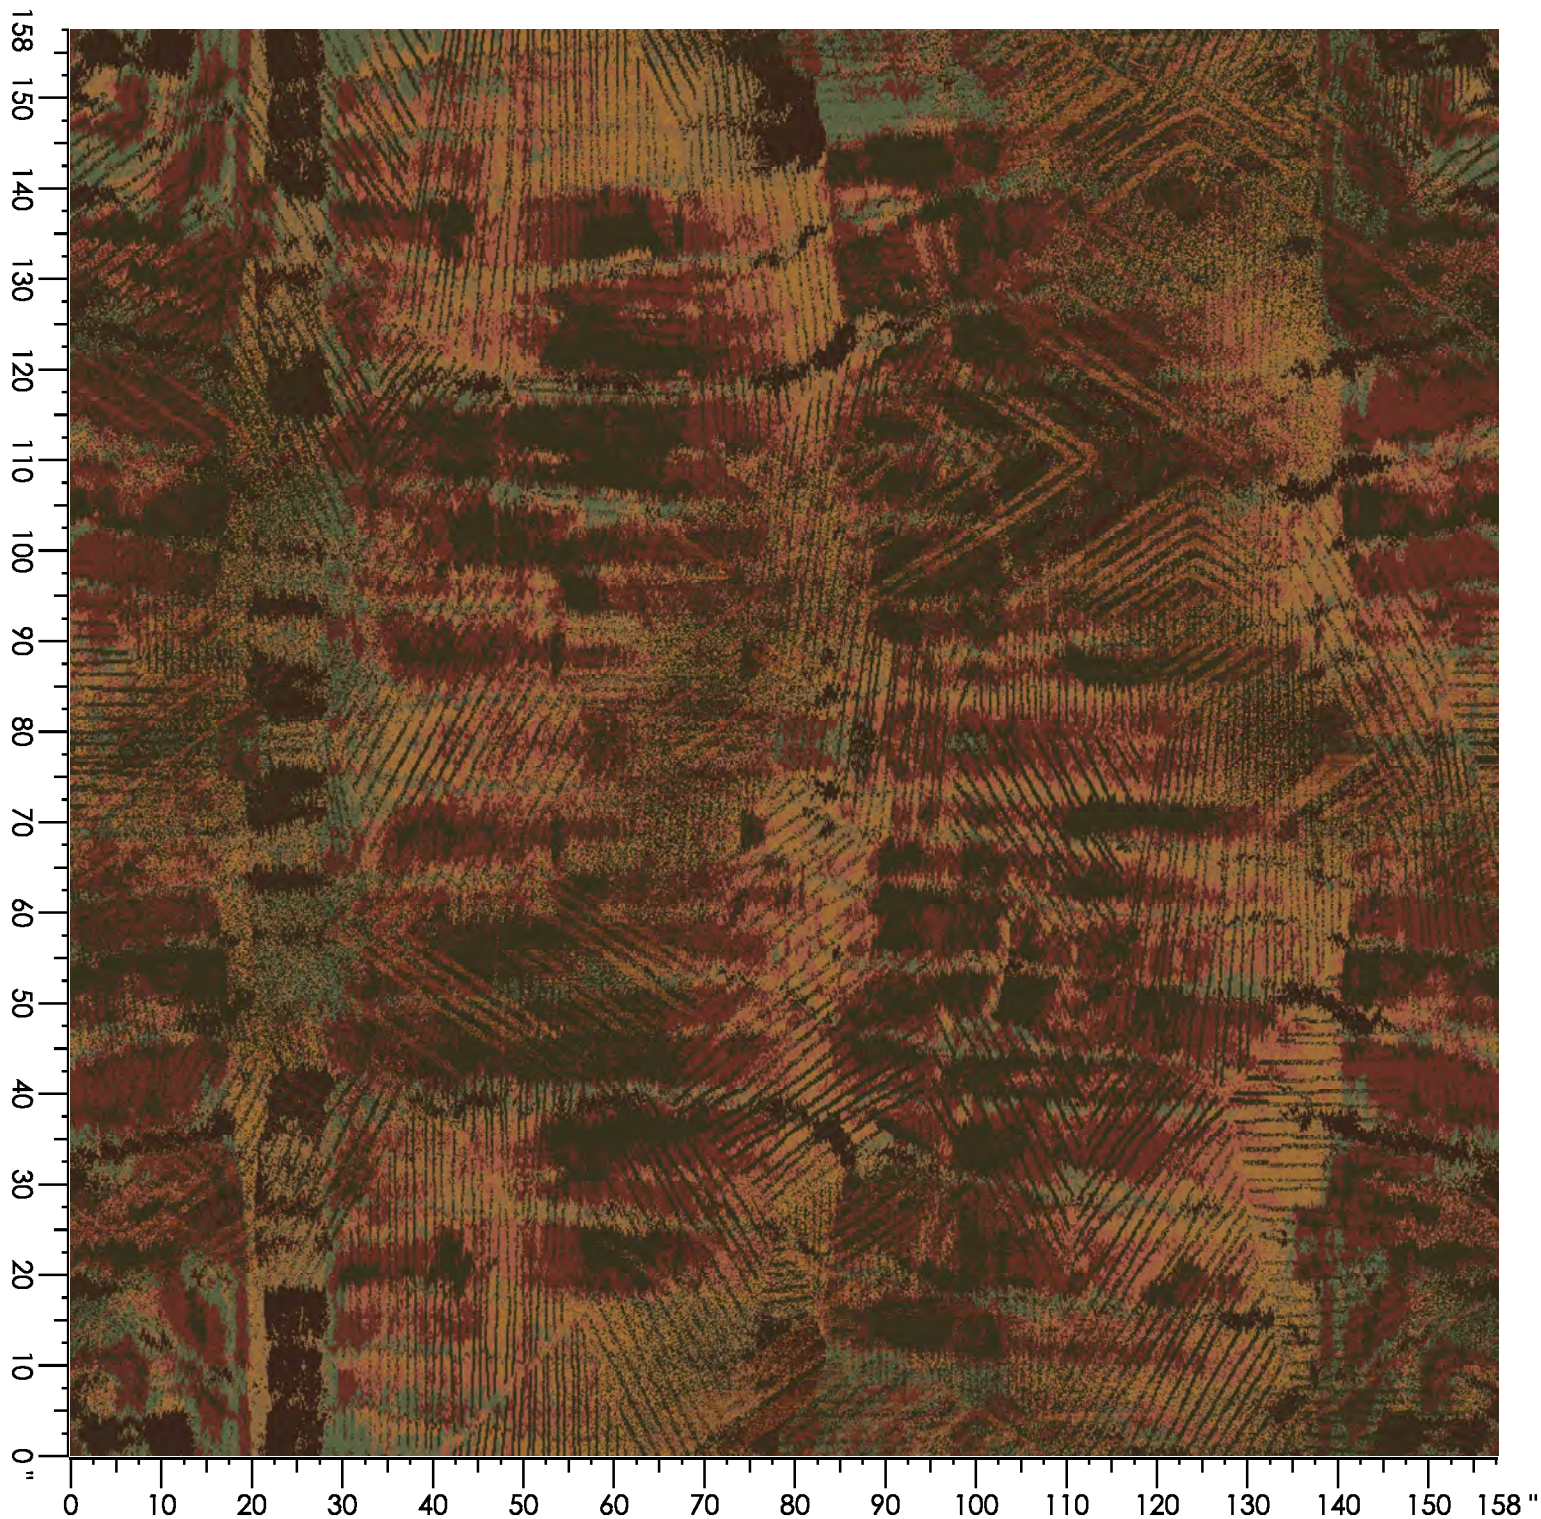

Design Number: AX1203-9

Design Size: 157.71"W x 157.56"L

Repeat Type: STRAIGHT

1 repeat shown- not to scale

1	2	3	4	5	6	7	8
A654	N989	B762	M657	C989	N763	D654	C656
6.60%	38.41%	21.70%	1.75%	5.34%	11.97%	6.79%	7.43%