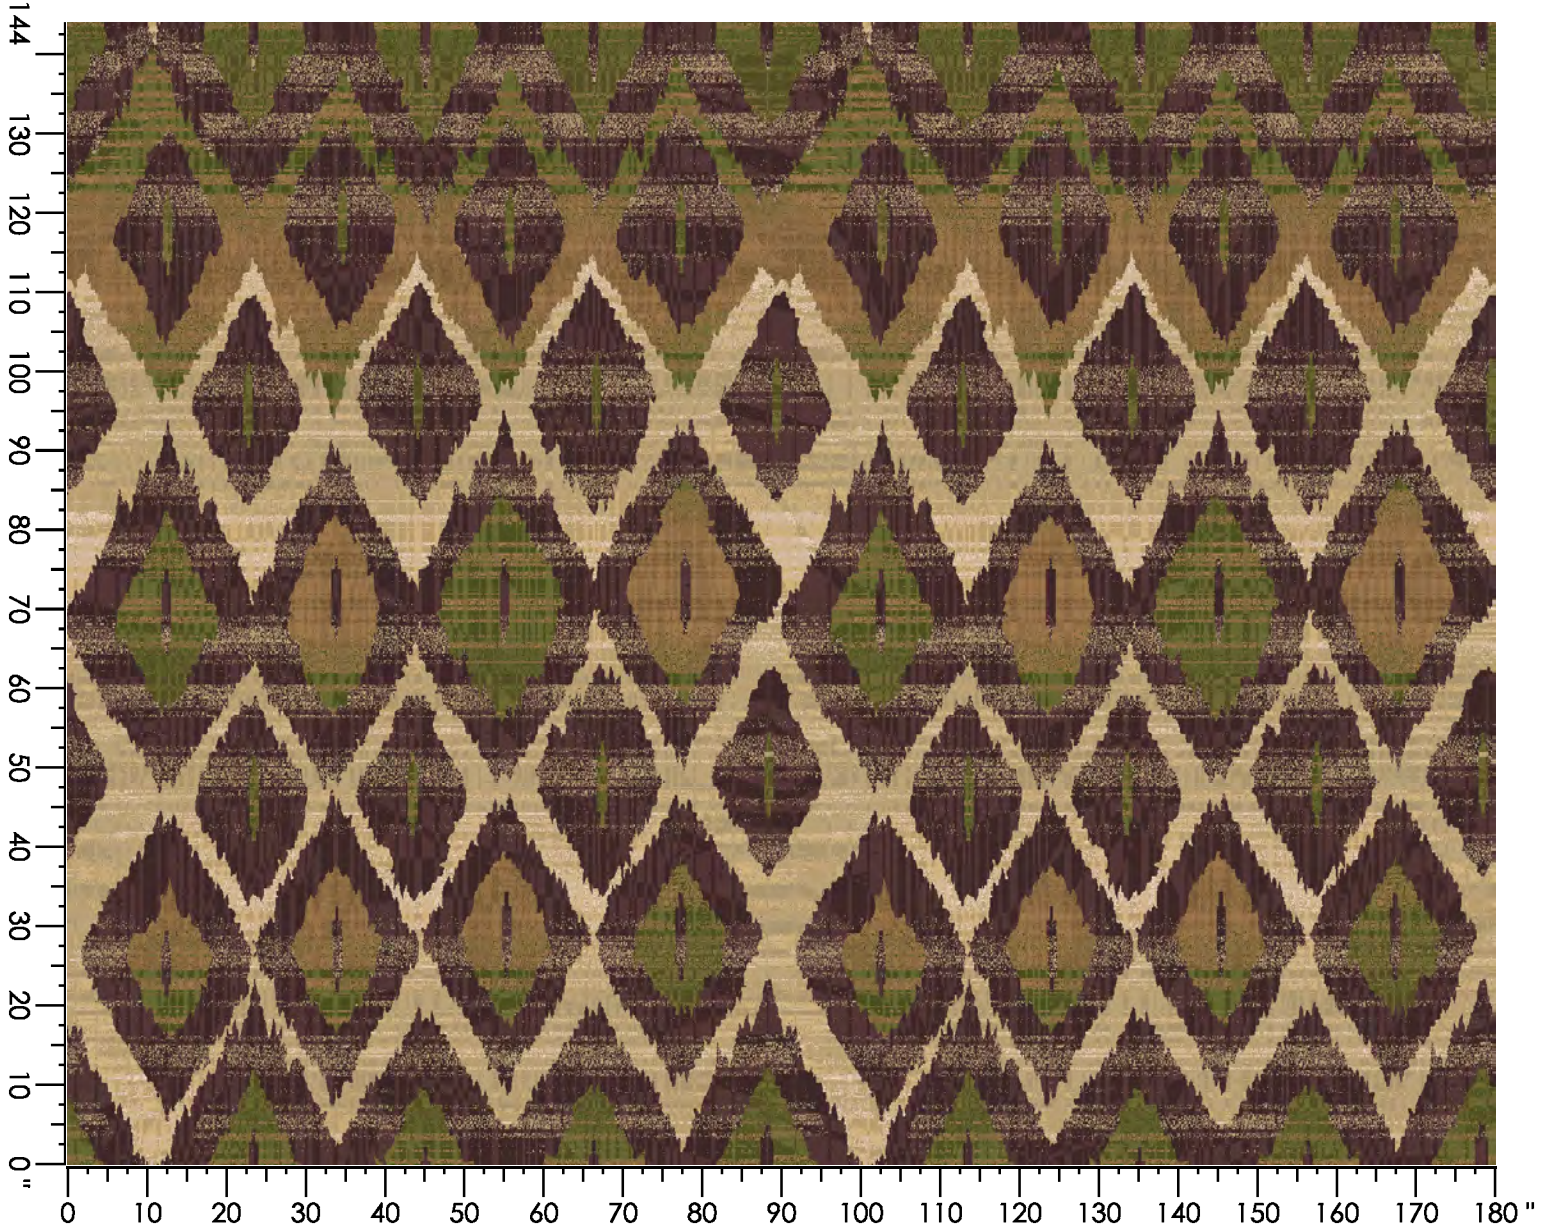

Design Number: V1403

Design Size: 180.00"W x 144.00"L

Repeat Type: STRAIGHT

1 repeat shown- not to scale

1 3537C 1.21%	2 3001C 4.17%	3 7021C 8.30%	4 3009C 4.73%	5 7517C 1.65%	6 4079C 1.55%	7 4513C 4.90%	8 7503C 24.10%	21 3537L 1.27%	22 3001L 3.95%
23 7021L 8.67%	24 3009L 4.65%	25 7517L 1.65%	26 4079L 1.49%	27 4513L 4.91%	28 7503L 22.77%