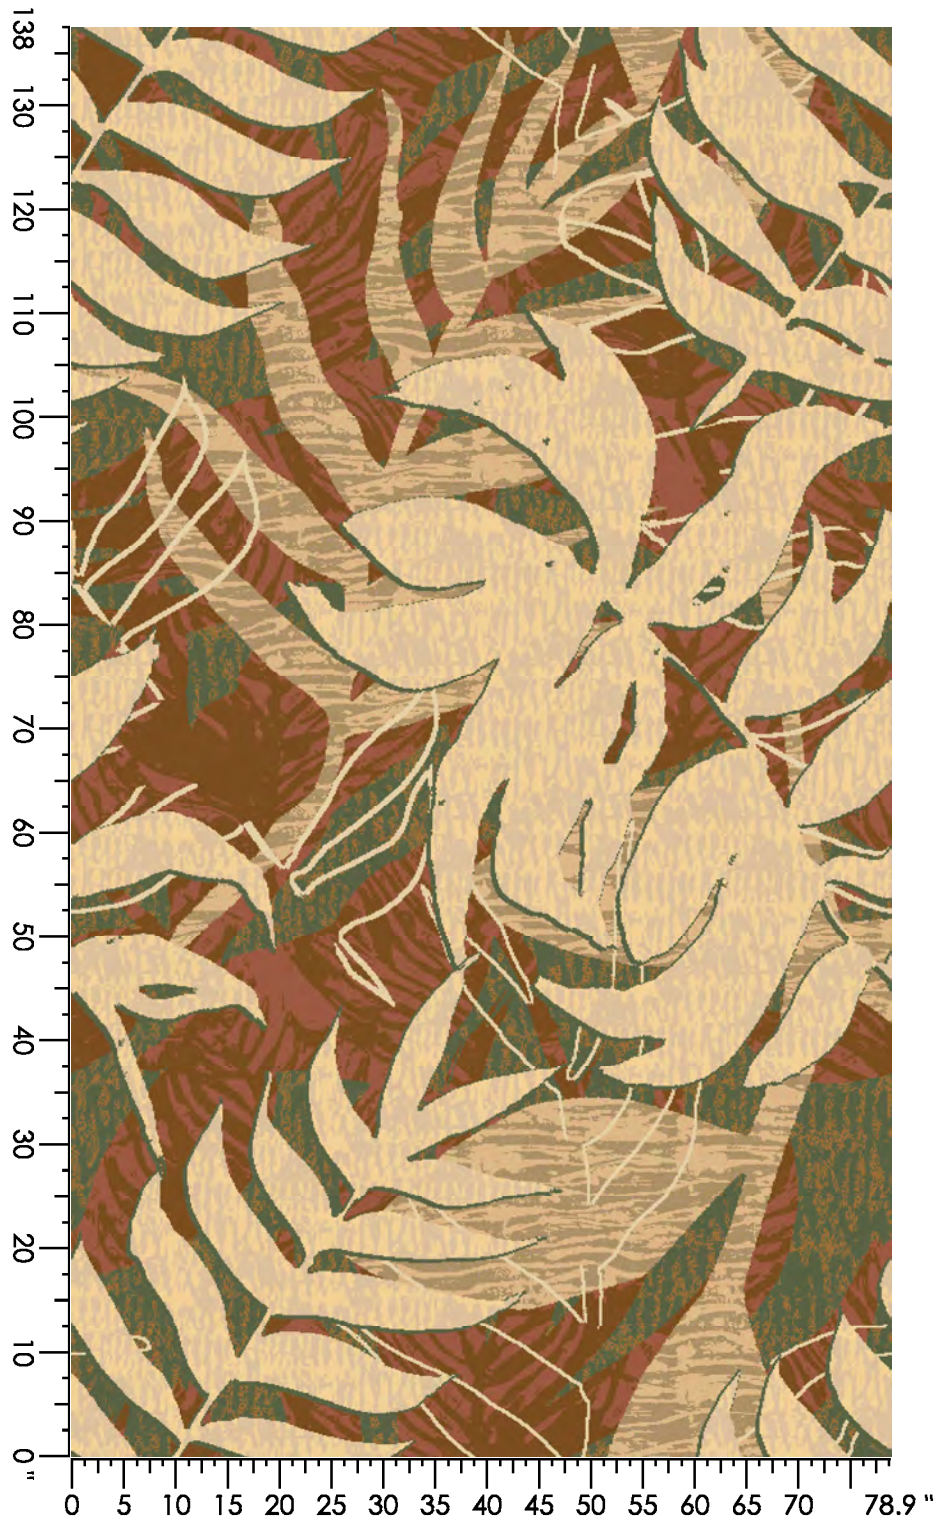

Design Number: AX1220-8 MK

Design Size: 78.86"W x 137.50"L

Repeat Type: Side Match

1 repeat shown- not to scale

1	2	3	4	5	6	7	8	9	10
F657	E653	D653	H656	L762	K767	K655	C656	N763	C989
16.29%	2.70%	21.88%	2.70%	4.87%	1.76%	6.21%	3.56%	9.44%	14.96%

11
M657
15.64%