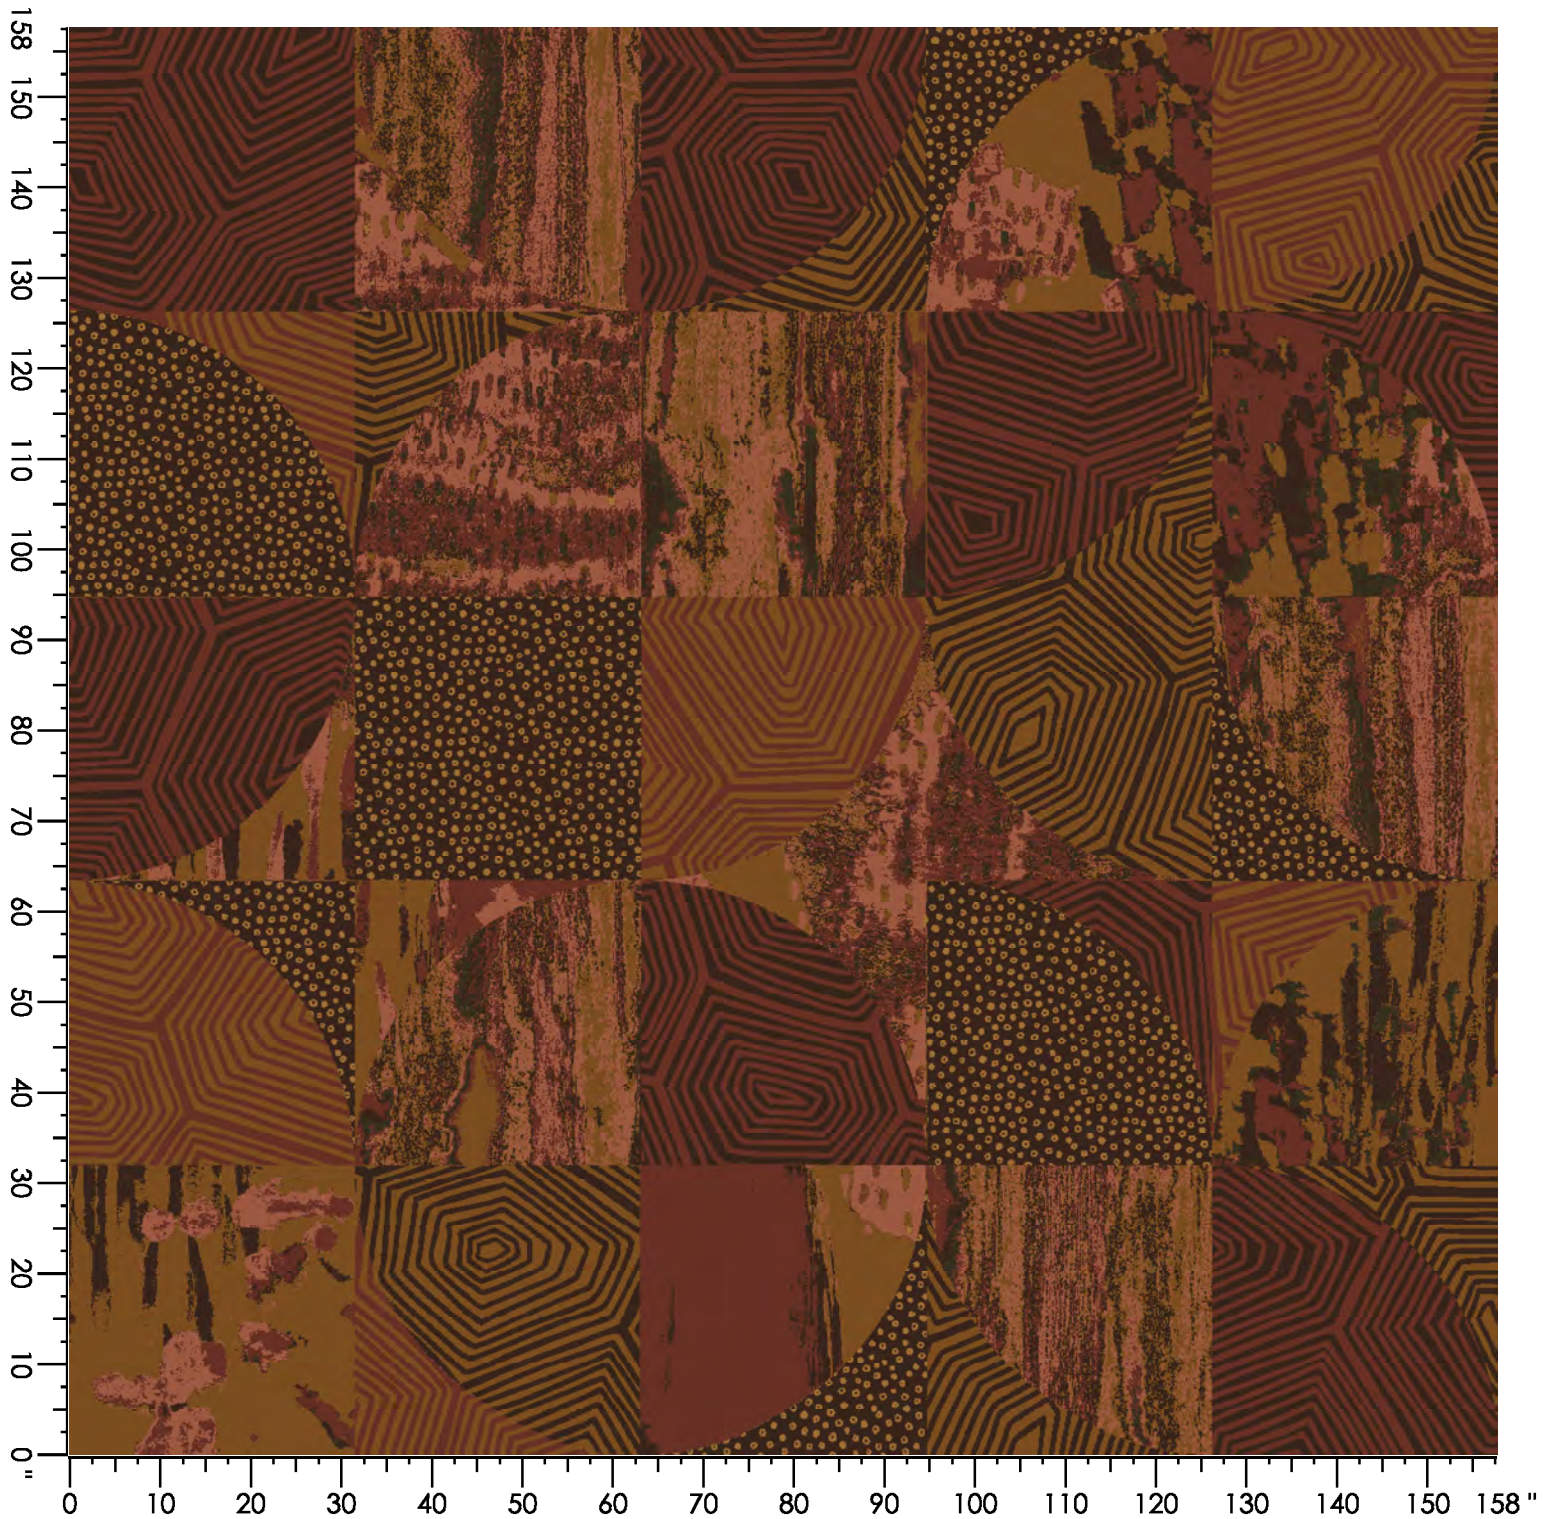

Design Number: AX1051-9 SG

Design Size: 78.86"W x 236.56"L

Repeat Type: STRAIGHT

1 repeat shown- not to scale

1	2	3	4	5	6
K767	K655	C656	M657	B762	
7.46%	17.36%	24.73%	15.46%	12.41%	22.58%

Design Number: AX1196-9 KE

Design Size: 157.71"W x 175.78"L

Repeat Type: STRAIGHT

1 repeat shown- not to scale

1	2	3	4	5	6	7
C656	K655	K767	L762	H656	D653	F657
6.41%	10.73%	25.74%	28.05%	2.17%	19.89%	7.01%

Design Number: AX1200-9

Design Size: 157.71"W x 157.67"L

Repeat Type: STRAIGHT

1 repeat shown- not to scale

1	2	3	4	5	6	7
M657	N763	D654	D989	C656	K655	K767
32.96%	3.46%	15.87%	10.17%	10.46%	9.54%	17.54%

Design Number: AX1201-9

Design Size: 157.71"W x 157.67"L

Repeat Type:

1 repeat shown- not to scale

1	2	3	4	5	6
A654	N989	B762	M657	N763	C656
34.92%	1.76%	28.36%	24.25%	7.94%	2.77%

Design Number: AX1202-9

Design Size: 157.71"W x 157.56"L

Repeat Type: STRAIGHT

1 repeat shown- not to scale