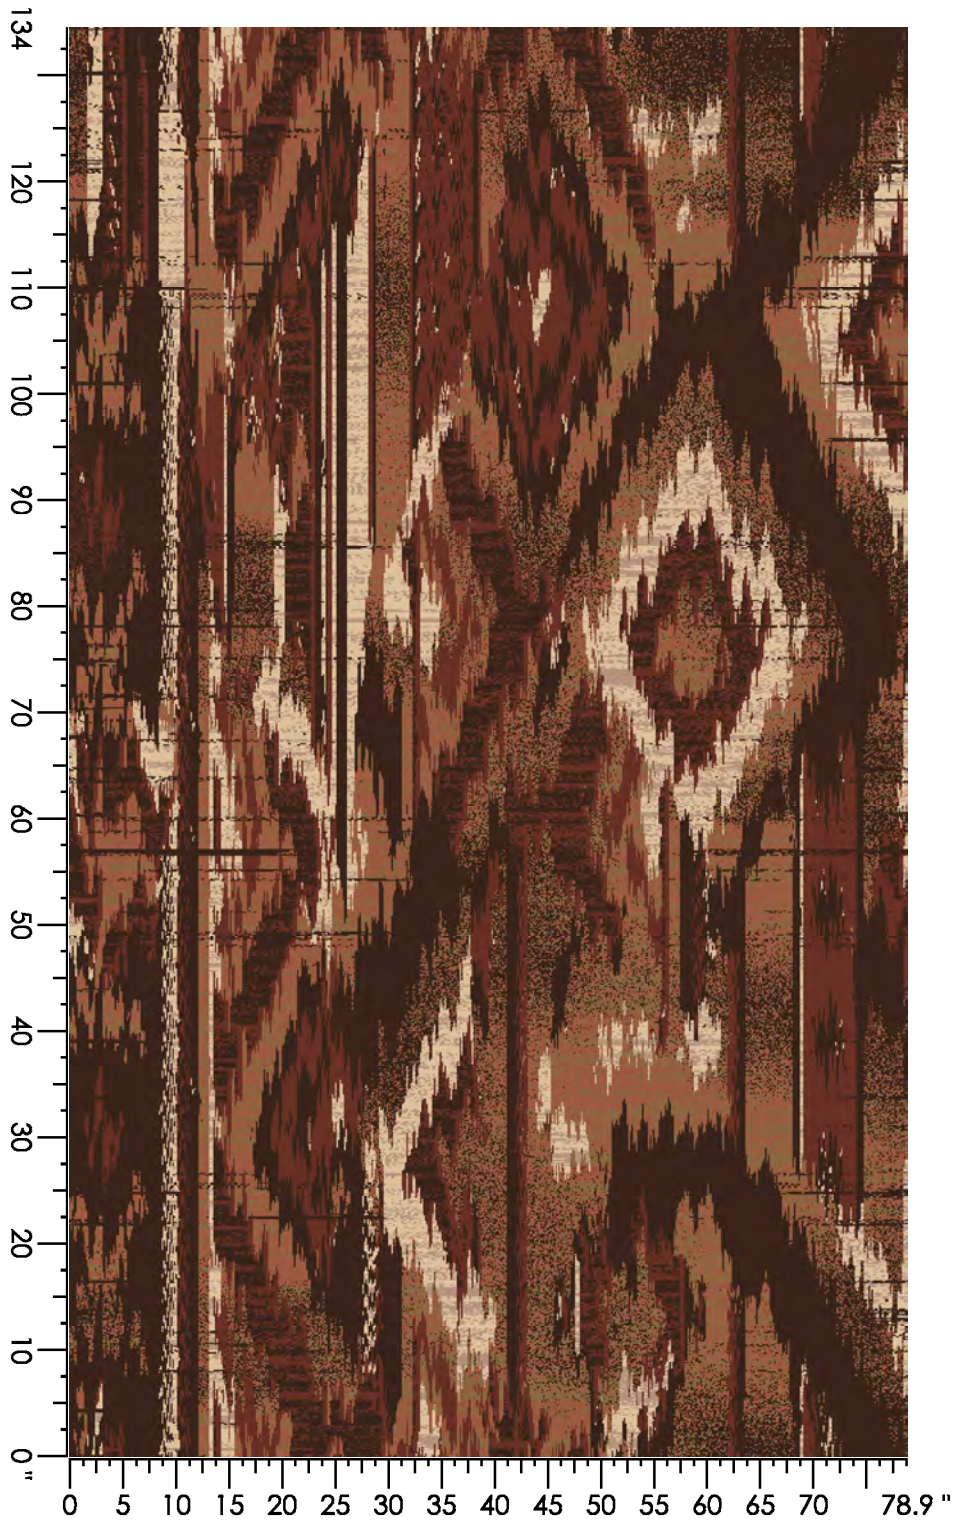

Design Number: AX1212-8 SG

Design Size: 78.86"W x 134.50"L

Repeat Type: END ONLY

1 repeat shown- not to scale

1	2	3	4	5	6
A654	B762	N763	D654	K767	D653
45.24%	18.47%	16.32%	8.75%	3.82%	7.40%