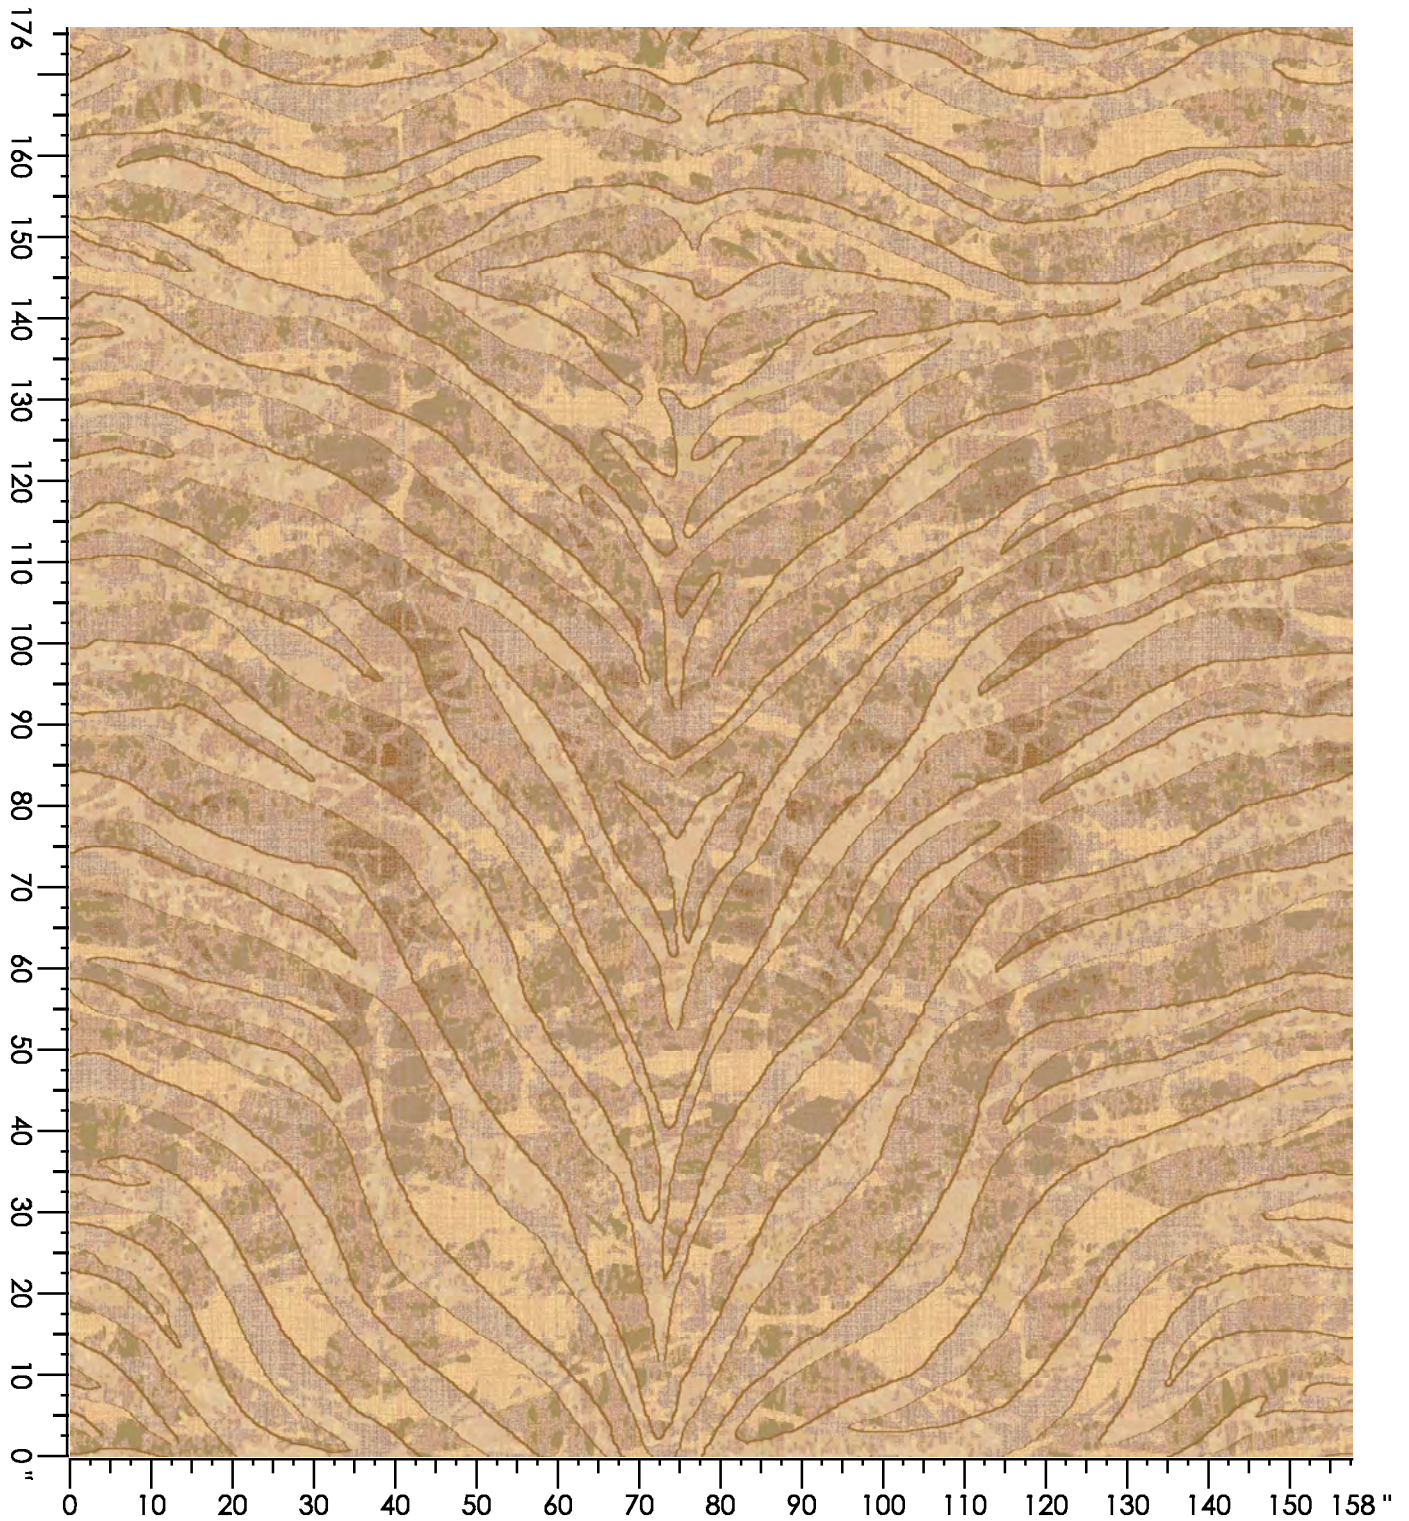

Design Number: AX1051-9 SG

Design Size: 78.86"W x 236.56"L

Repeat Type: STRAIGHT

1 repeat shown- not to scale

1	2	3	4	5	6
K767	K655	C656	M657	B762	
7.46%	17.36%	24.73%	15.46%	12.41%	22.58%

Design Number: AX1196-9 KE

Design Size: 157.71"W x 175.78"L

Repeat Type: STRAIGHT

1 repeat shown- not to scale

1	2	3	4	5	6	7
C656	K655	K767	L762	H656	D653	F657
6.41%	10.73%	25.74%	28.05%	2.17%	19.89%	7.01%

Design Number: AX1200-9

Design Size: 157.71"W x 157.67"L