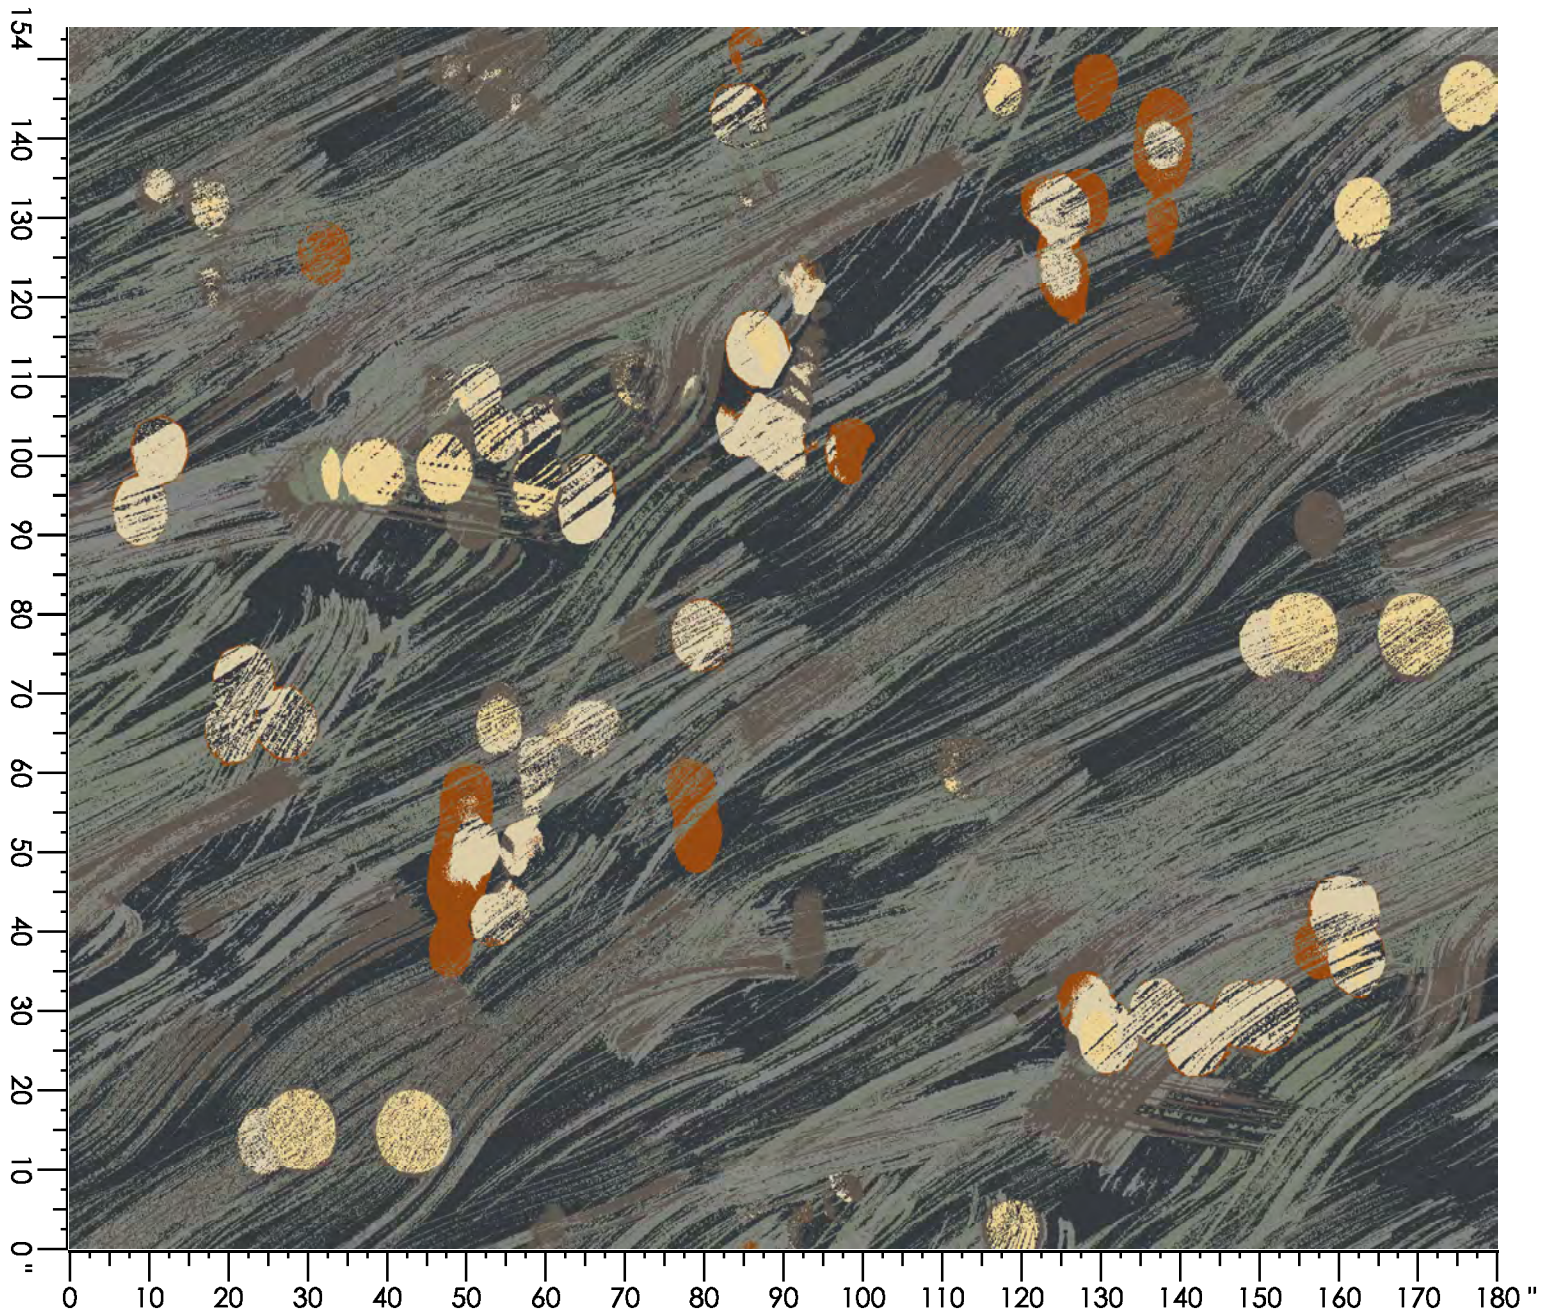

Design Number: LP2100

Design Size: 180.00"W x 154.00"L

Repeat Type: SIDEMATCH

1 repeat shown- not to scale

1	2	3	4	5	6	7
8004C	8522C	3513C	8527C	X391C	3523C	3033C
37.81%	14.71%	1.67%	21.08%	18.97%	3.67%	2.09%