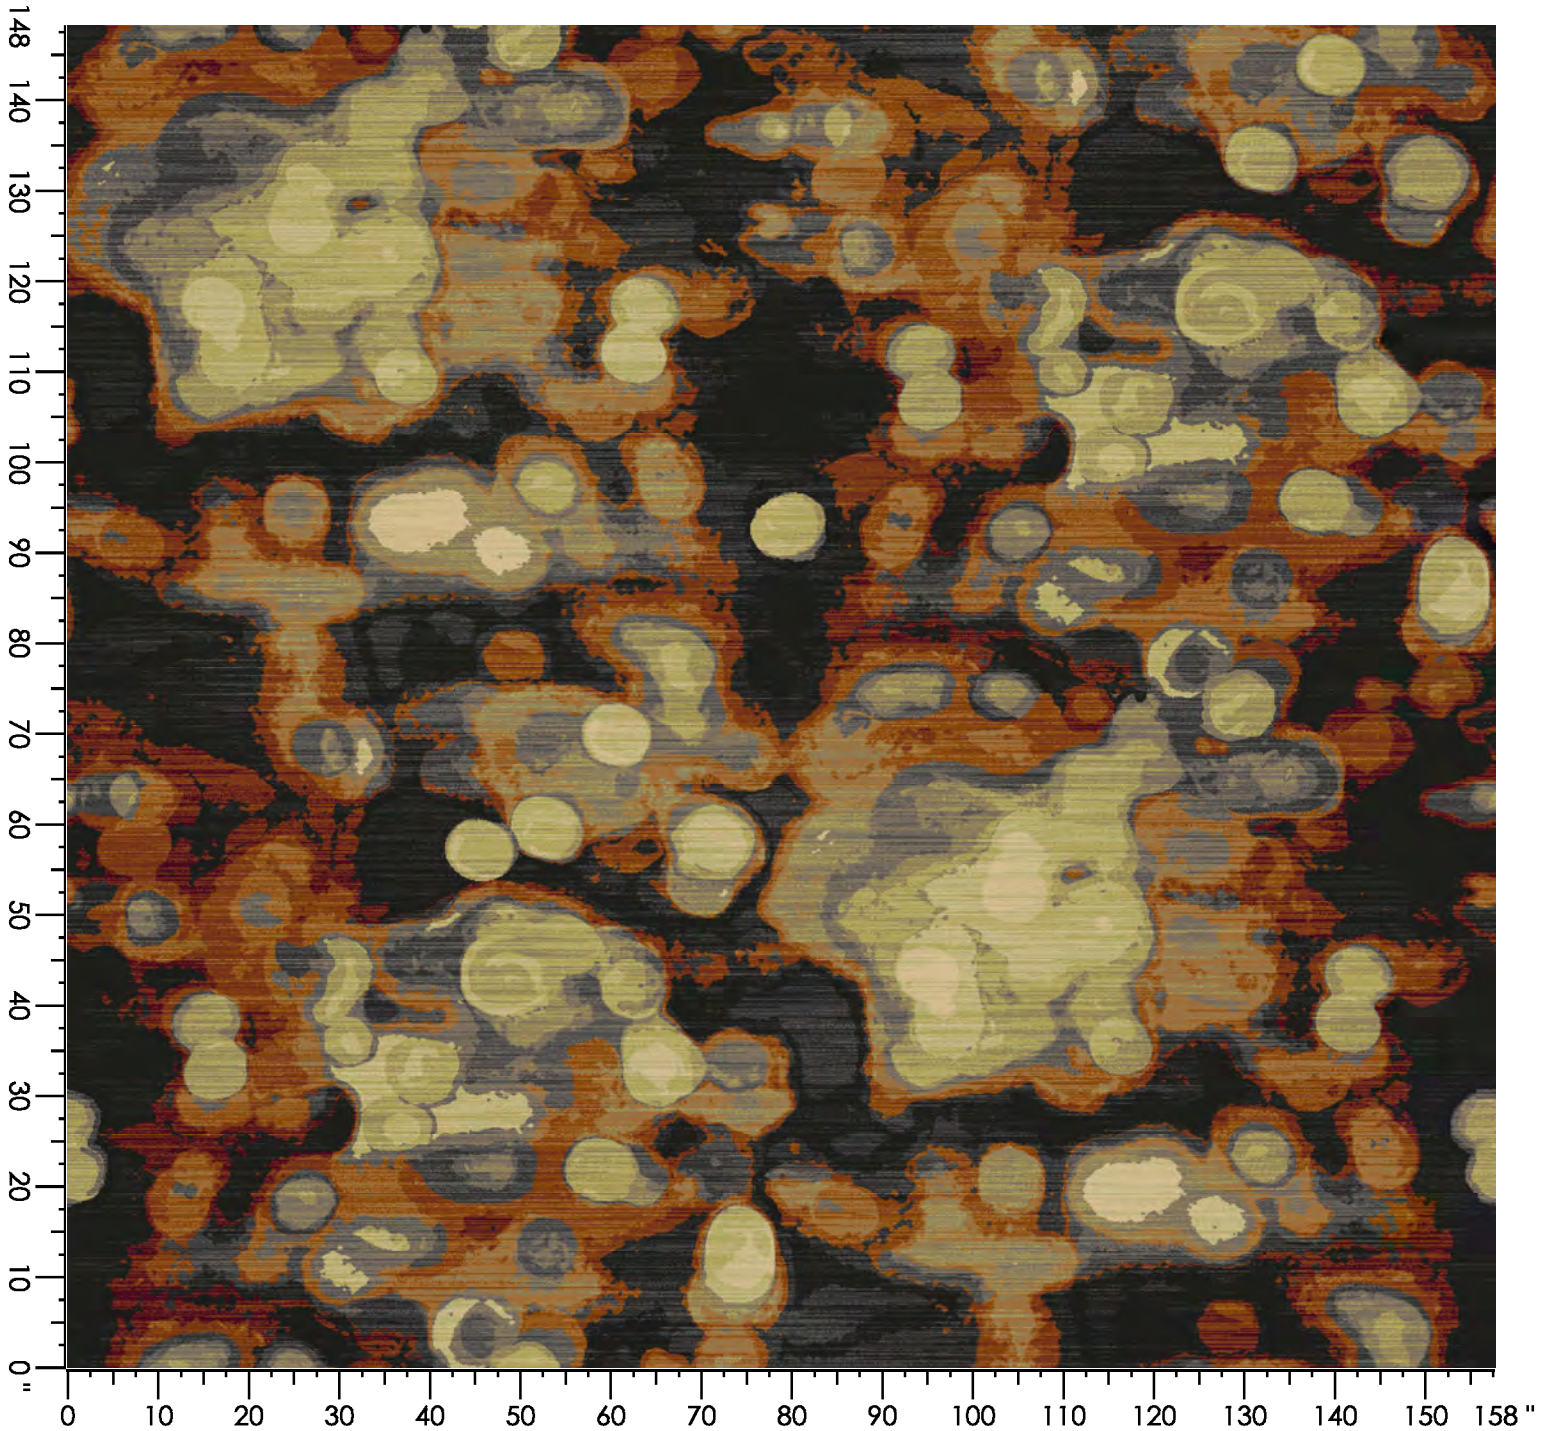

Design Number: AX1105-8

Design Size: 157.71"W x 148.25"L

Repeat Type:

1 repeat shown- not to scale

1 E560 19.83%	2 D560 9.46%	3 C559 8.37%	4 C553 7.47%	5 K989 11.31%	6 H988 7.94%	7 K987 4.37%	8 A763 2.31%	9 C658 7.80%	10 C657 10.83%
11 K657 8.59%	12 G656 1.72%