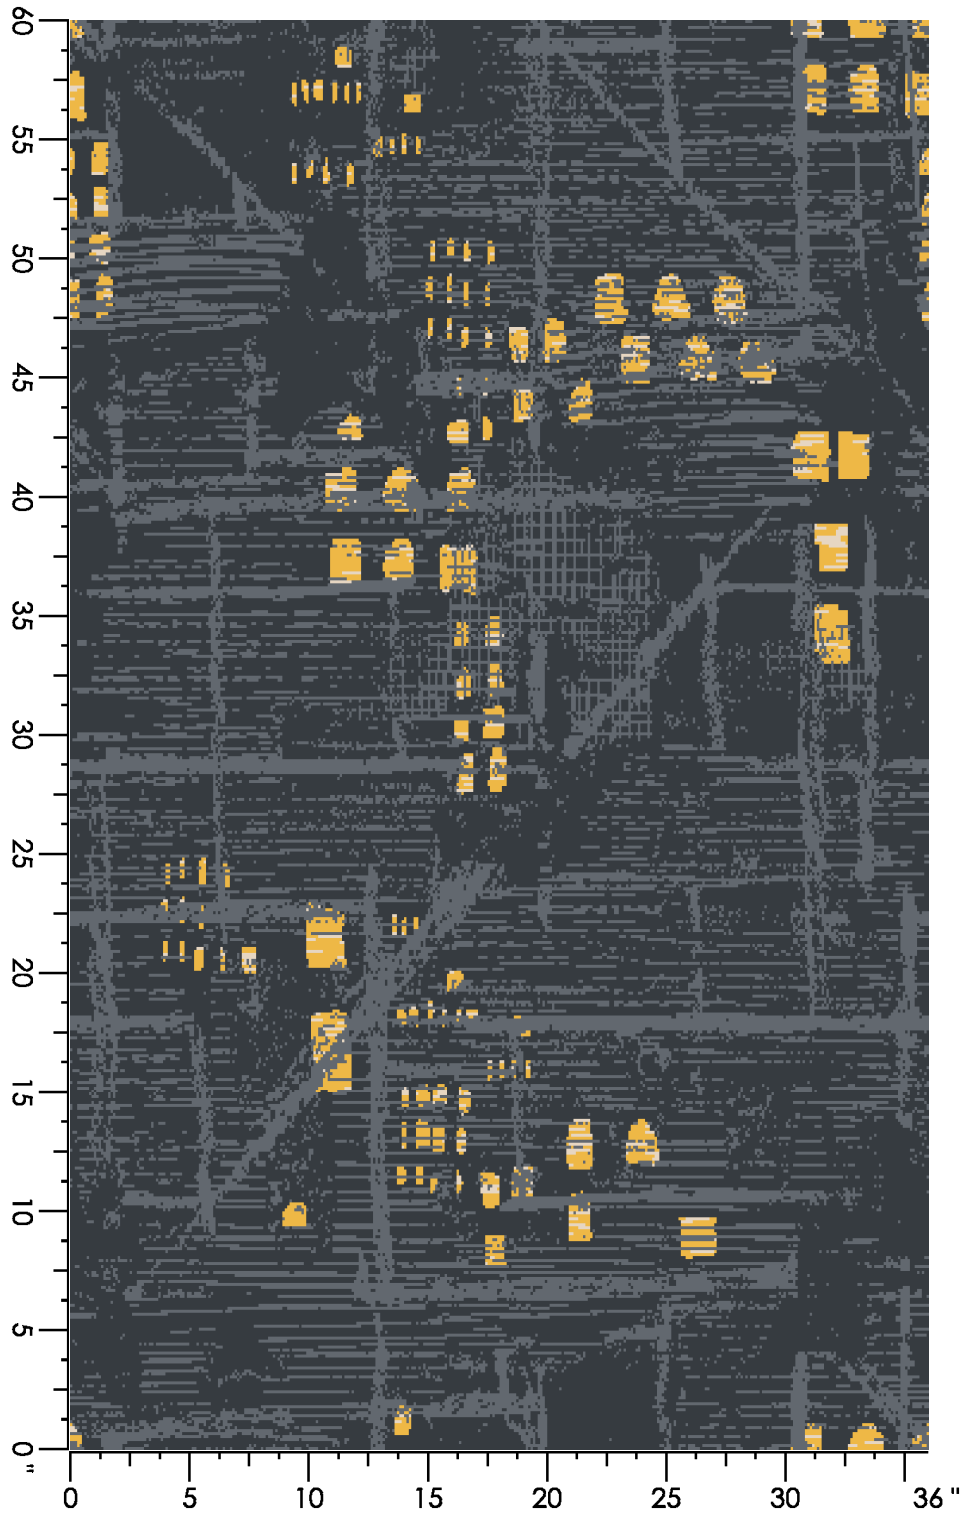

Design Number: LP2098

LD

Design Size: 36.00"W x 60.00"L

Repeat Type: SIDEMATCH

1 repeat shown- not to scale

2	4	5	6
8004C	3506C	3543C	8537C
66.09%	3.02%	0.67%	30.22%

Design Number: AX1091-

9 SG

Design Size: 78.86"W x 78.22"L

Repeat Type: STRAIGHT

1 repeat shown- not to scale

1	2	3	4	5
E555	M880	B982	D556	C558
35.67%	17.46%	27.41%	8.18%	11.27%

Design Number: AX1093-7

Design Size: 78.86"W x 108.00"L